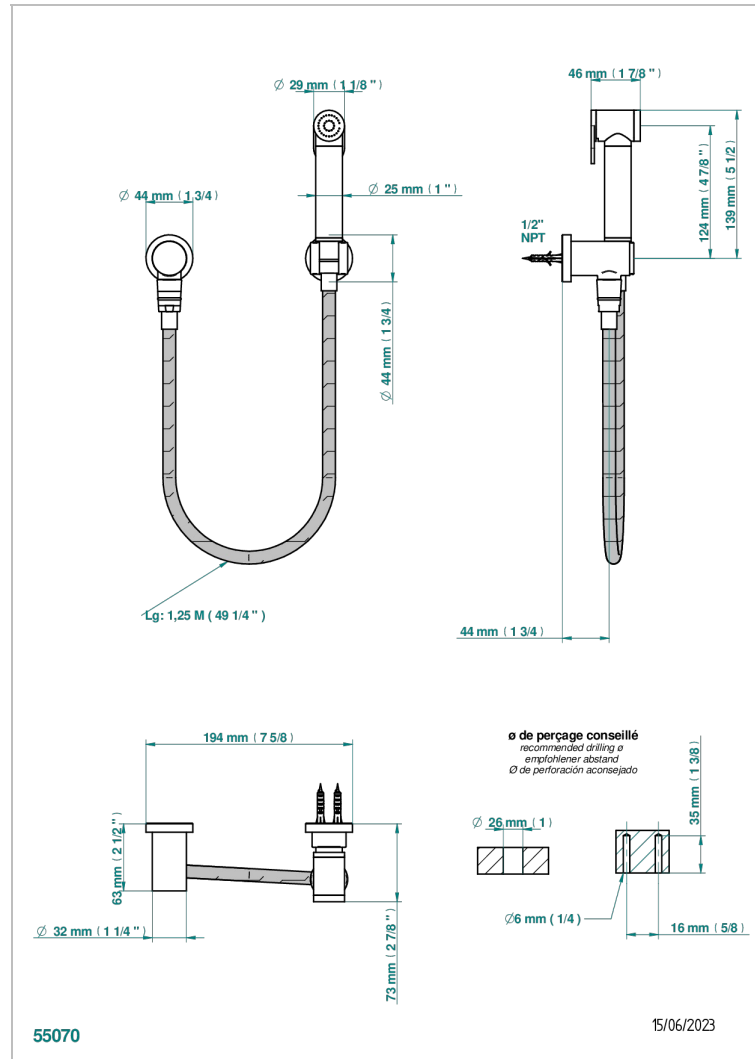

ZOOM.5

U4J-5840/7US

Hygienic set w/hand w/push button + wall elbowed

THG[®]
PARIS

CHARACTERISTIC

- Zoom.5
- Hygienic set w/hand w/push button + wall elbowed

AVAILABLE FINITIONS

Black ceram - D30
Blush PVD - H62
Brass color PVD - H49
Brown bronze color PVD - F33
Chrome polished - A02
Gold color PVD - H52

Nickel color PVD - H55
Nickel polished - B01
Soft gold - F30
Soft matt gold - F31
Umber PVD - H66