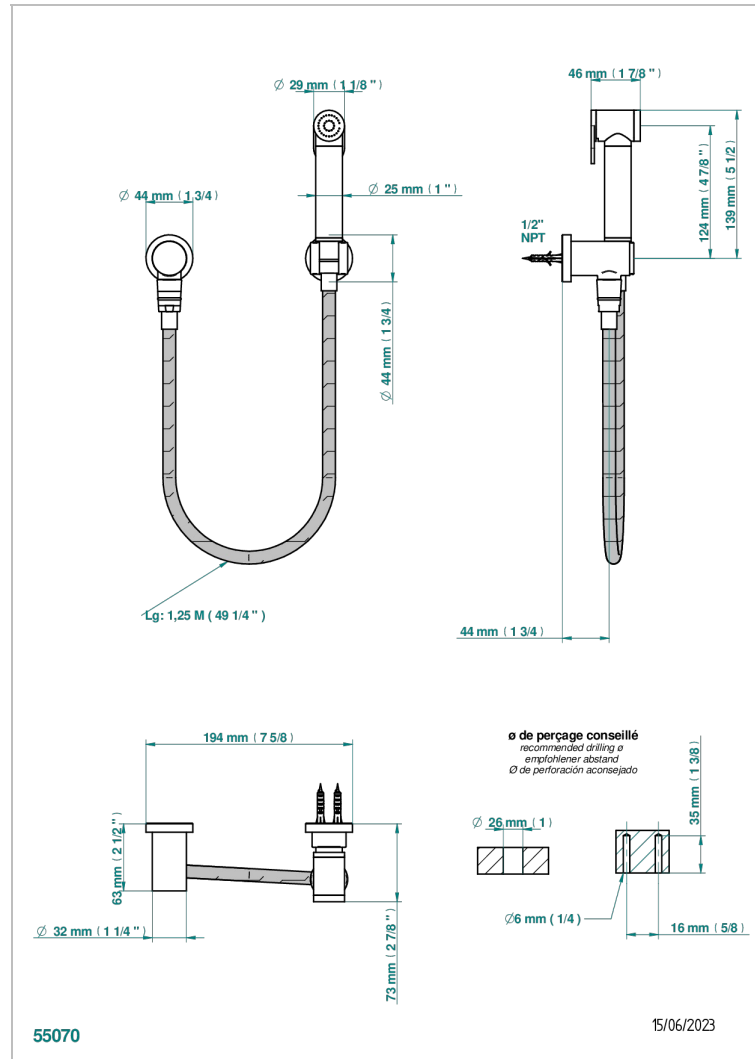

ESTRELA METAL INLAYS

U3L-5840/7US

Hygienic set w/hand w/push button + wall elbowed

CHARACTERISTIC

- Estrela Metal inlays
- Hygienic set w/hand w/push button + wall elbowed

AVAILABLE FINITIONS

Black ceram - D30
Blush PVD - H62
Brass color PVD - H49
Brown bronze color PVD - F33
Chrome polished - A02
Gold color PVD - H52

Natural smoked Brass - A13
Nickel antique / Sovereign - H28
Nickel color PVD - H55
Nickel polished - B01
Polished chrome with gold inlay - GA1
Soft gold - F30

Soft matt gold - F31
Umber PVD - H66