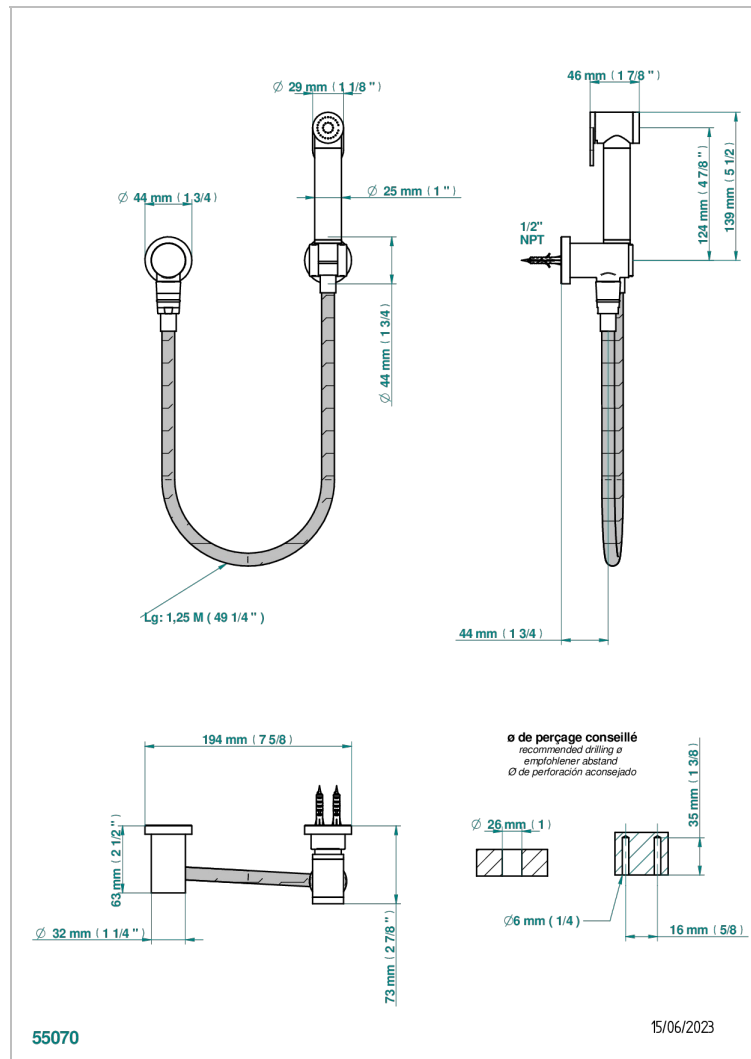

ESTRELA WITH LEVER HANDLES

U3K-5840/7US

Hygienic set w/hand w/push button + wall elbowed

CHARACTERISTIC

- Estrela with lever handles
- Hygienic set w/hand w/push button + wall elbowed

AVAILABLE FINITIONS

Black ceram - D30
Blush PVD - H62
Brass color PVD - H49
Brown bronze color PVD - F33
Chrome polished - A02
Gold color PVD - H52

Natural smoked Brass - A13
Nickel antique / Sovereign - H28
Nickel color PVD - H55
Nickel polished - B01
Polished chrome with gold inlay - GA1
Soft gold - F30

Soft matt gold - F31
Umber PVD - H66