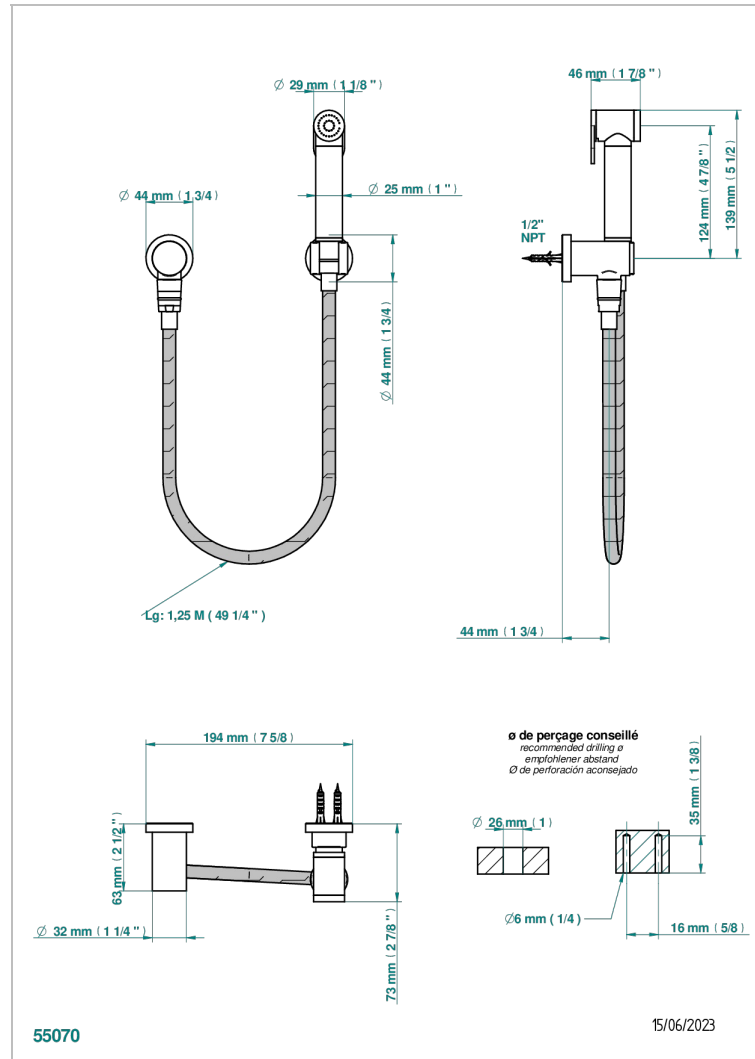

ESTRELA

U3J-5840/7US

Hygienic set w/hand w/push button + wall elbowed

THG[®]
PARIS

CHARACTERISTIC

- Estrela
- Hygienic set w/hand w/push button + wall elbowed

AVAILABLE FINITIONS

Black ceram - D30
Blush PVD - H62
Brass color PVD - H49
Brown bronze color PVD - F33
Chrome polished - A02
Gold color PVD - H52

Natural smoked Brass - A13
Nickel antique / Sovereign - H28
Nickel color PVD - H55
Nickel polished - B01
Soft gold - F30
Soft matt gold - F31

Umber PVD - H66