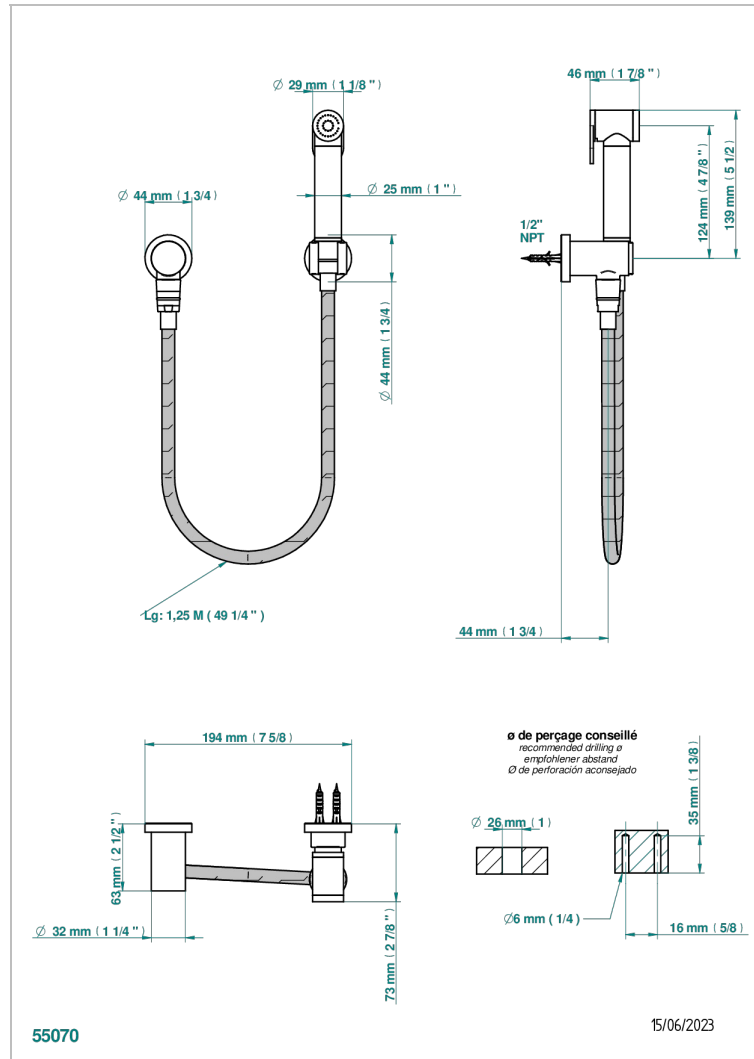

METAMORPHOSE BLACK CERAMIC

G6D-5840/7US

Hygienic set w/hand w/push button + wall elbowed

THG[®]
PARIS

CHARACTERISTIC

- Métamorphose Black Ceramic
- Hygienic set w/hand w/push button + wall elbowed

AVAILABLE FINITIONS