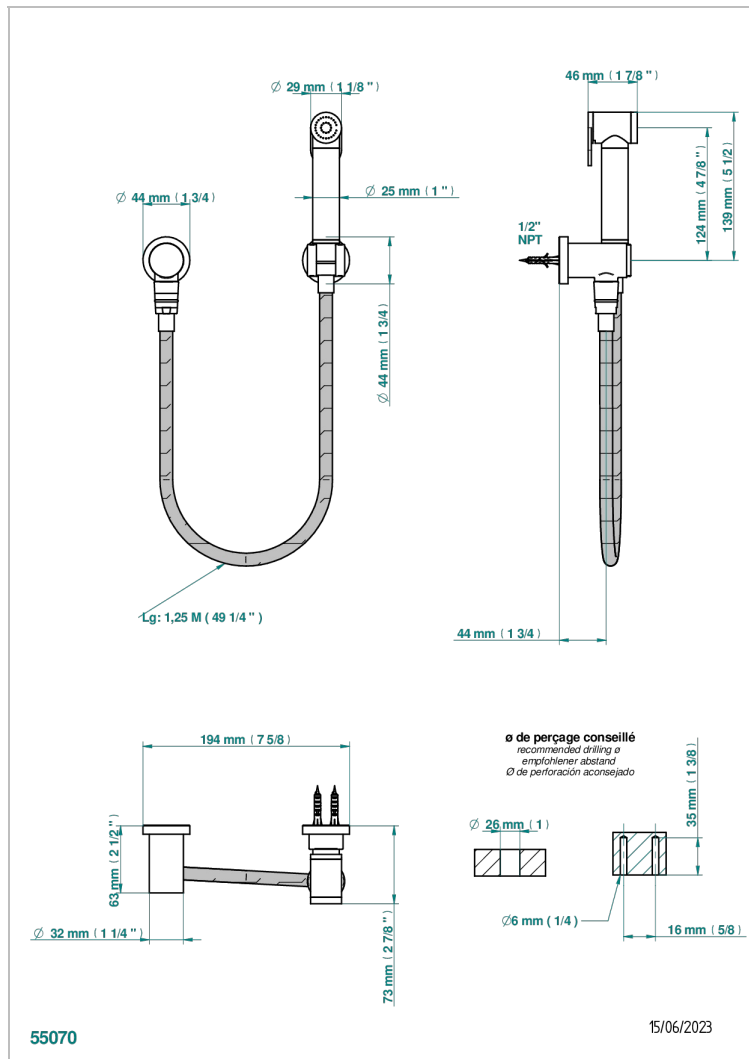

METAMORPHOSE WITH LEVER HANDLES

G6B-5840/7US

Hygienic set w/hand w/push button + wall elbowed

CHARACTERISTIC

- Métamorphose with lever handles
- Hygienic set w/hand w/push button + wall elbowed

AVAILABLE FINITIONS