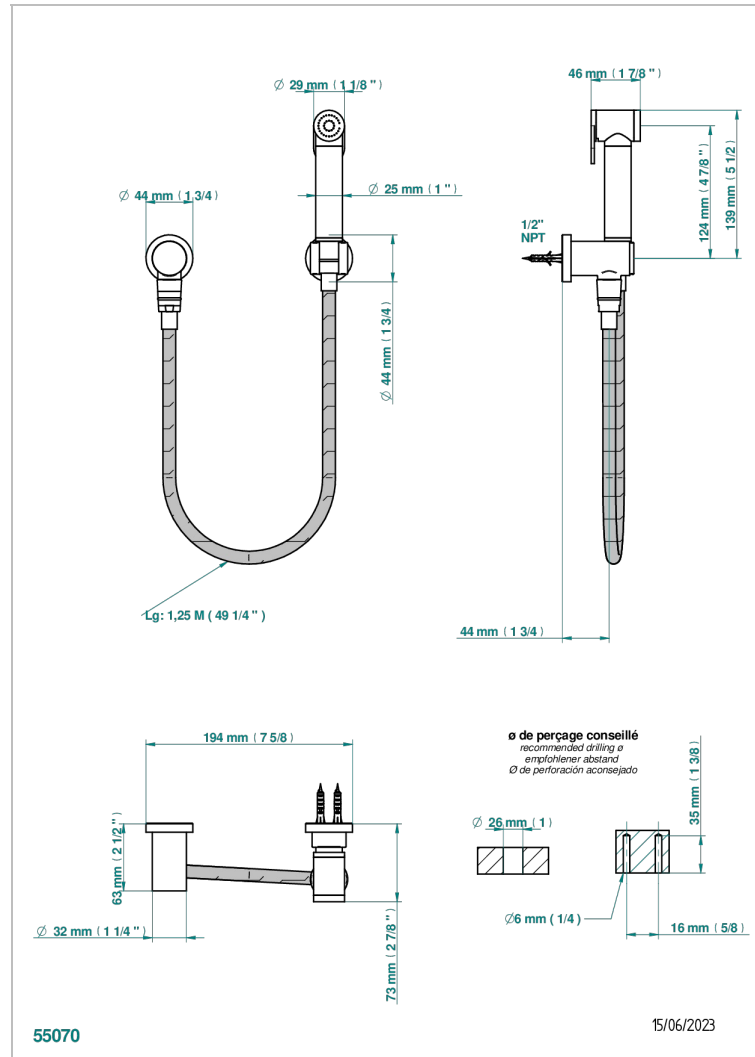

METAMORPHOSE

G6A-5840/7US

Hygienic set w/hand w/push button + wall elbowed

CHARACTERISTIC

- Métamorphose
- Hygienic set w/hand w/push button + wall elbowed

AVAILABLE FINITIONS

Black ceram - D30
Blush PVD - H62
Brass color PVD - H49
Brown bronze color PVD - F33
Chrome polished - A02
Copper antique matt, coated - H07

Matt nickel (American satin) - C01
Matt nickel color PVD - H56
Nickel antique / Sovereign - H28
Nickel color PVD - H55
Nickel polished - B01
Soft gold - F30

Soft matt gold - F31
Umber PVD - H66