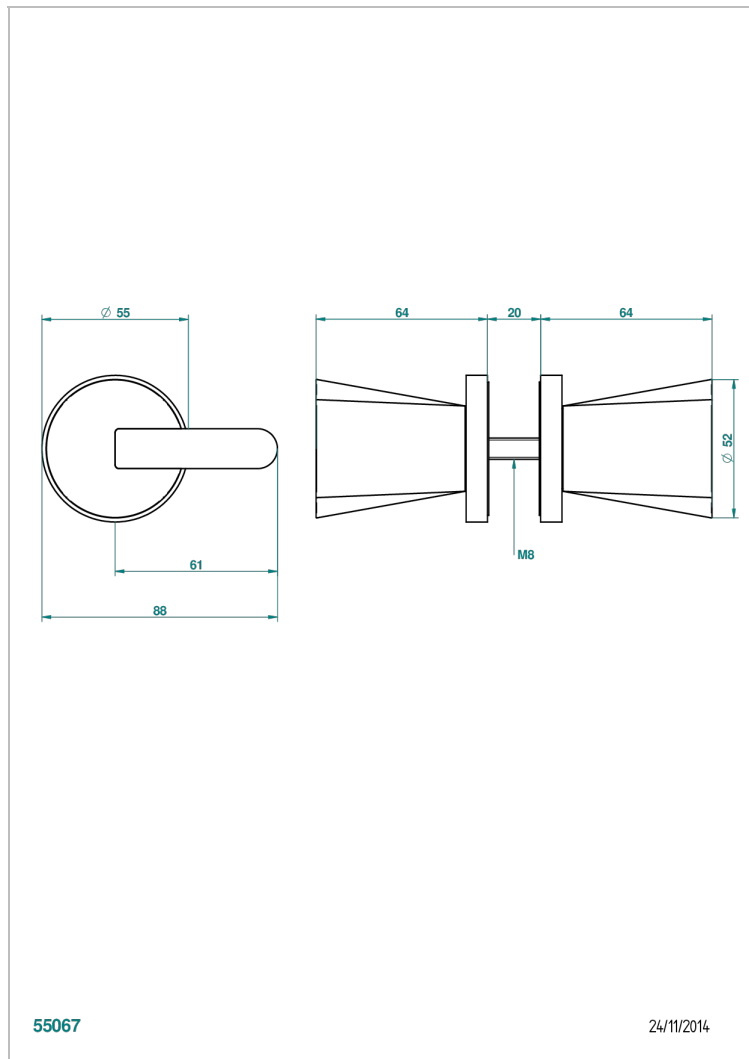

METAMORPHOSE BLACK CERAMIC

G6D-638V

Pair of large knobs

THG[®]
PARIS

55067

24/11/2014

CHARACTERISTIC

- Métamorphose Black Ceramic
- Pair of large knobs