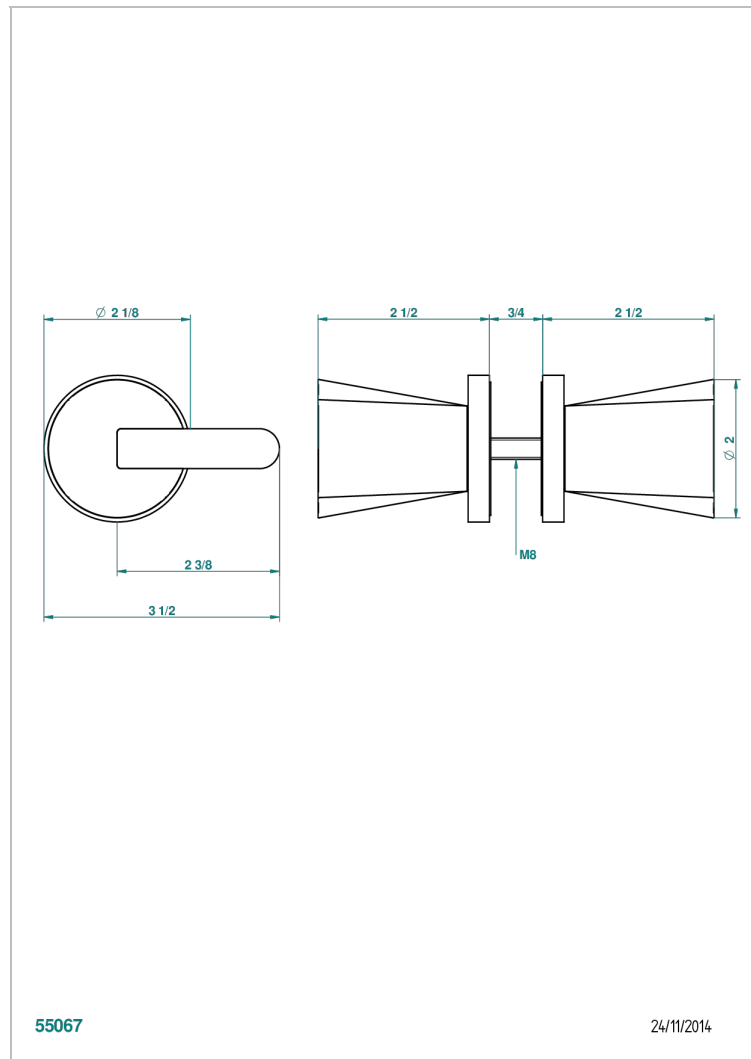

METAMORPHOSE BLACK CERAMIC

G6D-638V

Pair of large knobs

THG[®]
PARIS

CHARACTERISTIC

- Métamorphose Black Ceramic
- Pair of large knobs

AVAILABLE FINITIONS

Black ceram - D30
Blush PVD - H62
Brass color PVD - H49
Brown bronze color PVD - F33
Chrome polished - A02
Copper antique matt, coated - H07