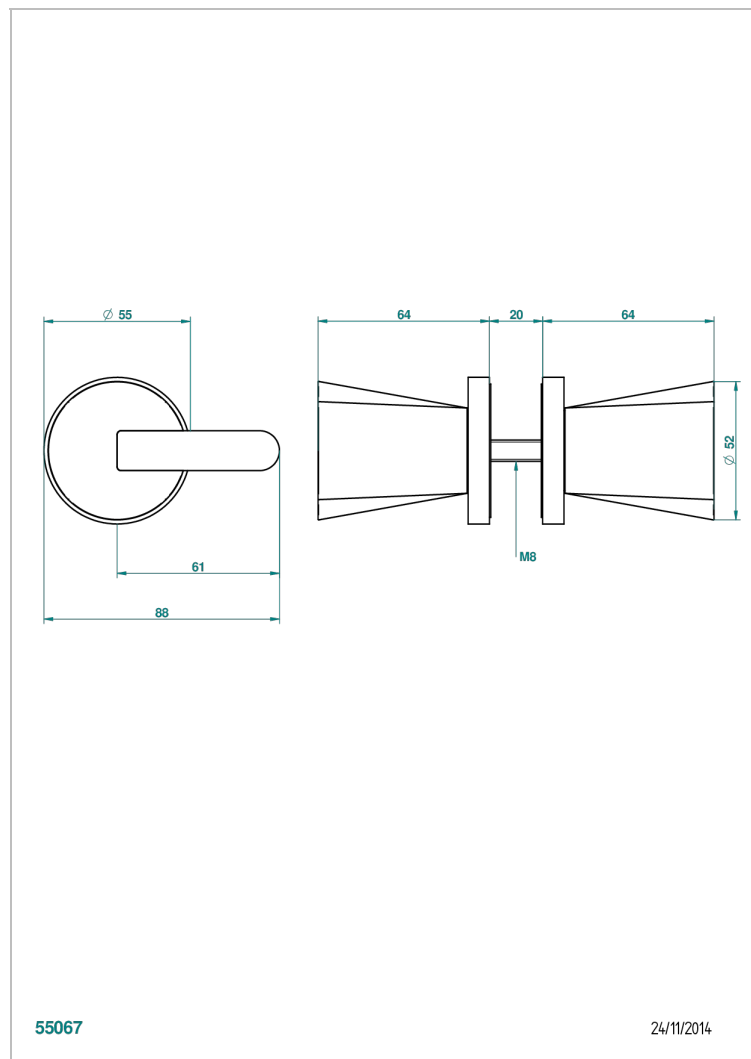

METAMORPHOSE BLACK CERAMIC

G6D-638V

Pair of large door knobs

THG[®]
PARIS

55067

24/11/2014

CHARACTERISTIC

- Métamorphose Black Ceramic
- Pair of large door knobs