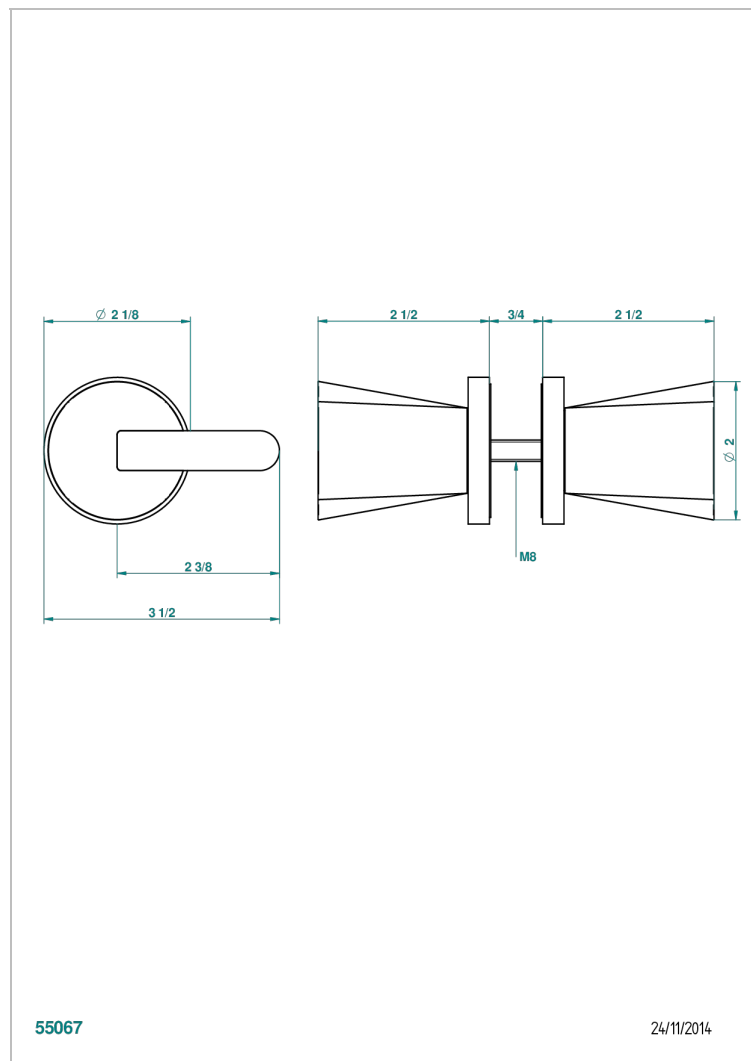

METAMORPHOSE BLACK CERAMIC

G6D-638V

Pair of large door knobs

CHARACTERISTIC

- Métamorphose Black Ceramic
- Pair of large door knobs

AVAILABLE FINITIONS

Antique nickel - H28
Black ceram - D30
Blush PVD - H62
Brass color PVD - H49
Brown bronze color PVD - F33
Gold color PVD - H52