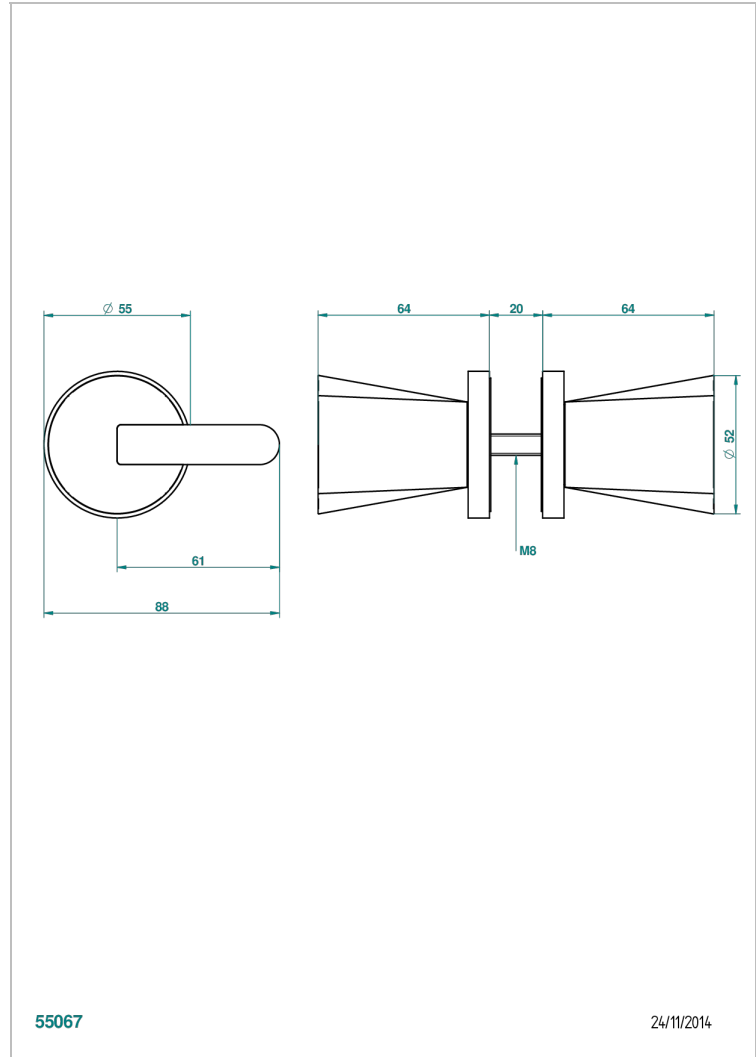

METAMORPHOSE BLACK CERAMIC

G6D-638V

Pair of large door knobs

THG[®]
PARIS

55067

24/11/2014

CHARACTERISTIC

- Métamorphose Black Ceramic
- Pair of large door knobs