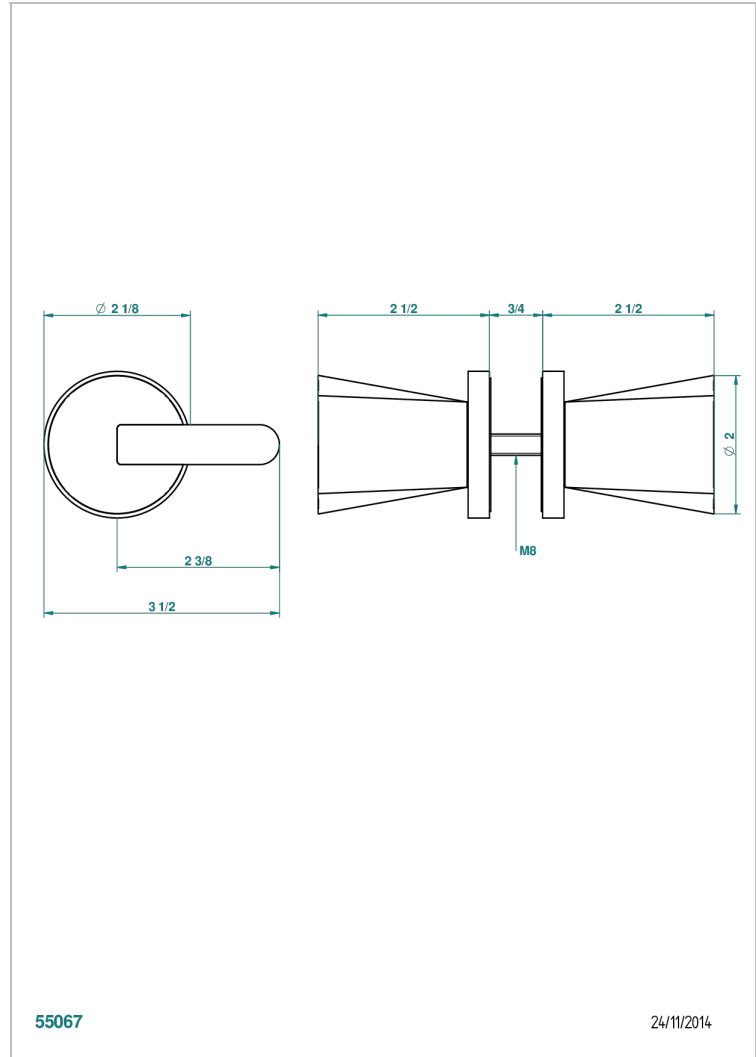

METAMORPHOSE BLACK CERAMIC

G6D-638V

Pair of large door knobs

THG[®]
PARIS

55067

24/11/2014

CHARACTERISTIC

- Métamorphose Black Ceramic
- Pair of large door knobs