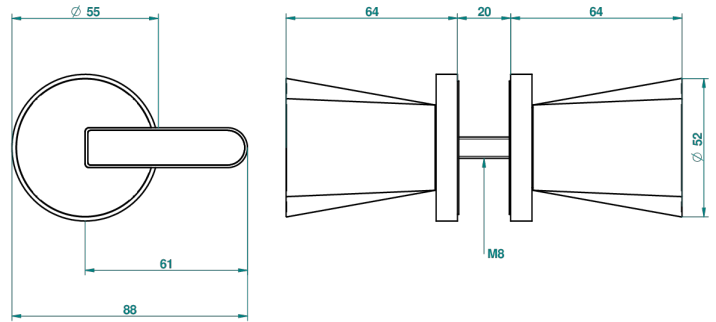

# METAMORPHOSE CARBON

G6C-638V

Pair of large knobs

THG<sup>®</sup>  
PARIS

55065

24/11/2014

## CHARACTERISTIC

- Métamorphose Carbon
- Pair of large knobs