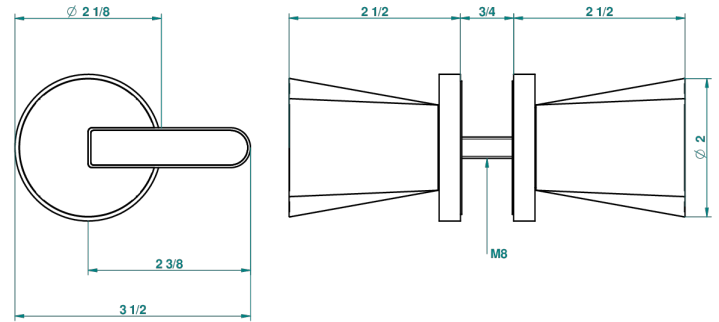

METAMORPHOSE CARBON

G6C-638V

Pair of large knobs

THG
PARIS

55065

24/11/2014

CHARACTERISTIC

- Métamorphose Carbon
- Pair of large knobs