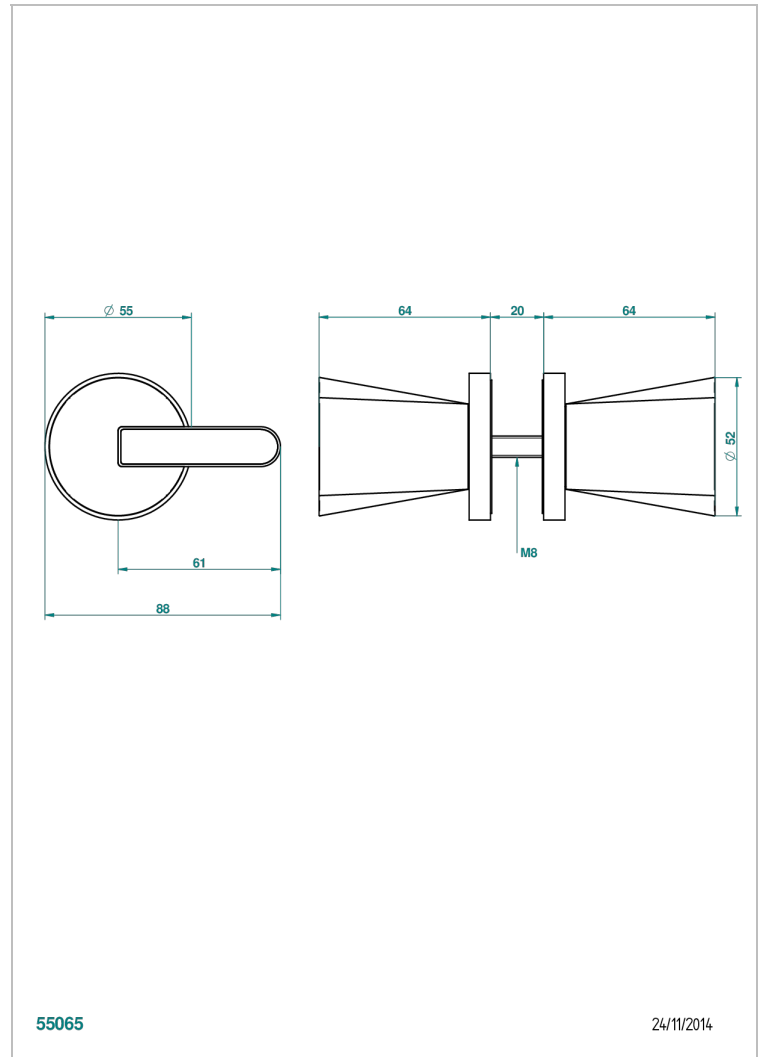

# METAMORPHOSE CARBON

G6C-638V

Pair of large door knobs

THG<sup>®</sup>  
PARIS

## CHARACTERISTIC

- Métamorphose Carbon
- Pair of large door knobs