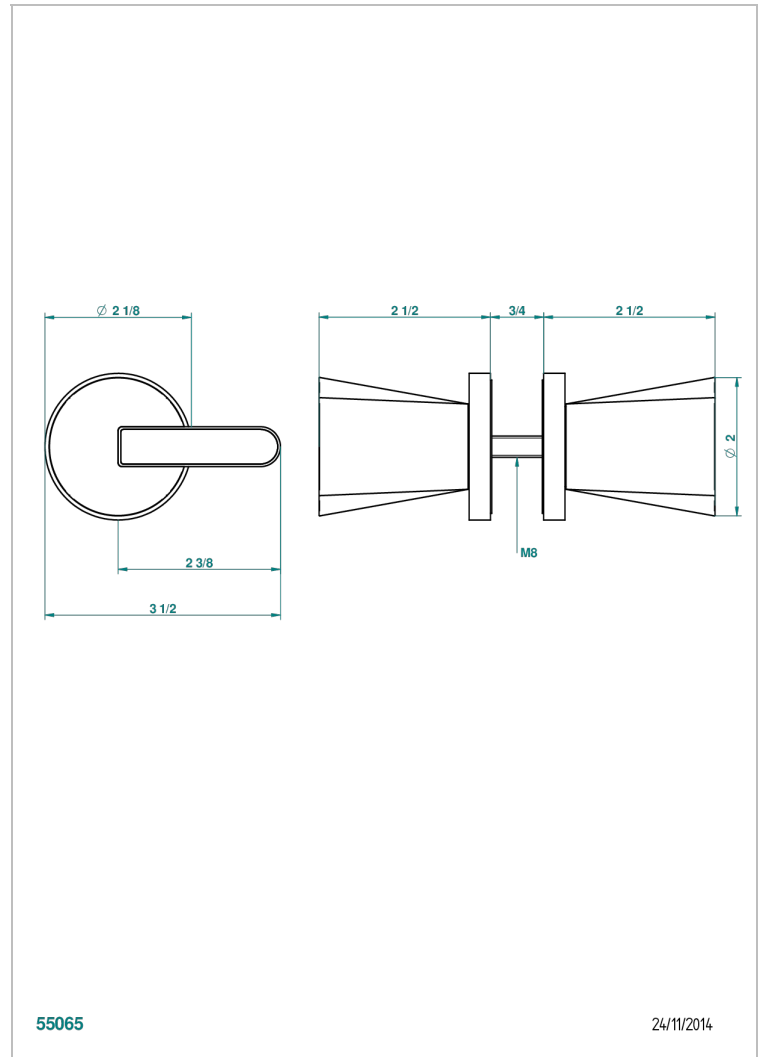

# METAMORPHOSE CARBON

G6C-638V

Pair of large door knobs

THG<sup>®</sup>  
PARIS

55065

24/11/2014

## CHARACTERISTIC

- Métamorphose Carbon
- Pair of large door knobs