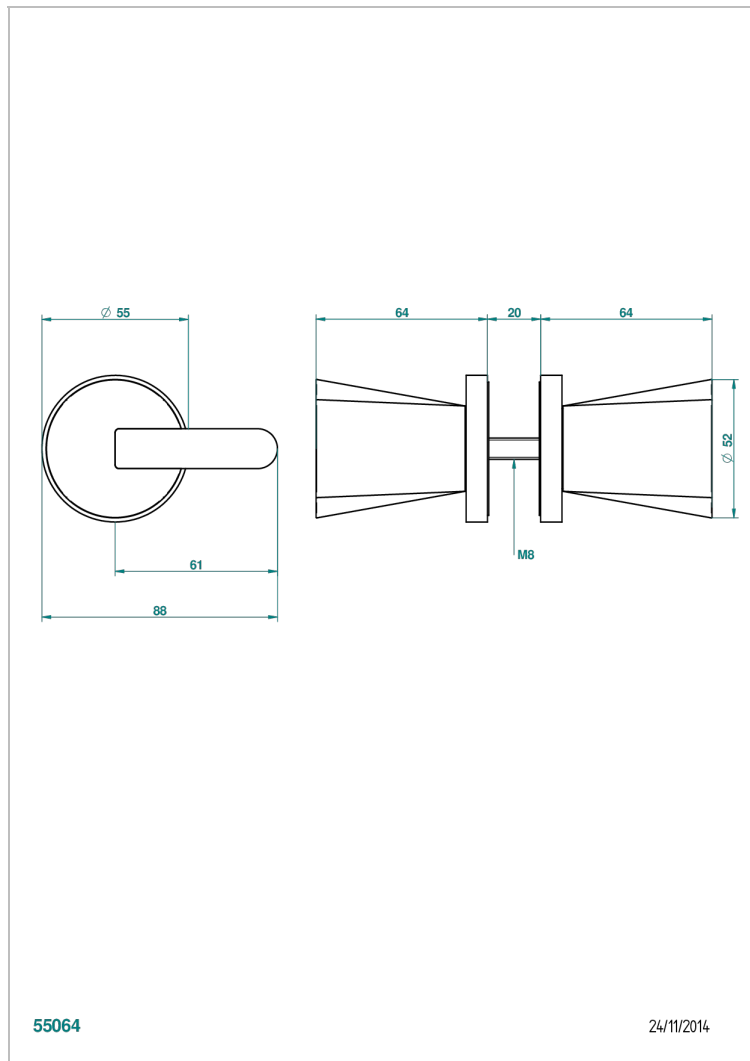

METAMORPHOSE WITH LEVER HANDLES

G6B-638V

Pair of large knobs

55064

24/11/2014

CHARACTERISTIC

- Métamorphose with lever handles
- Pair of large knobs

AVAILABLE FINITIONS