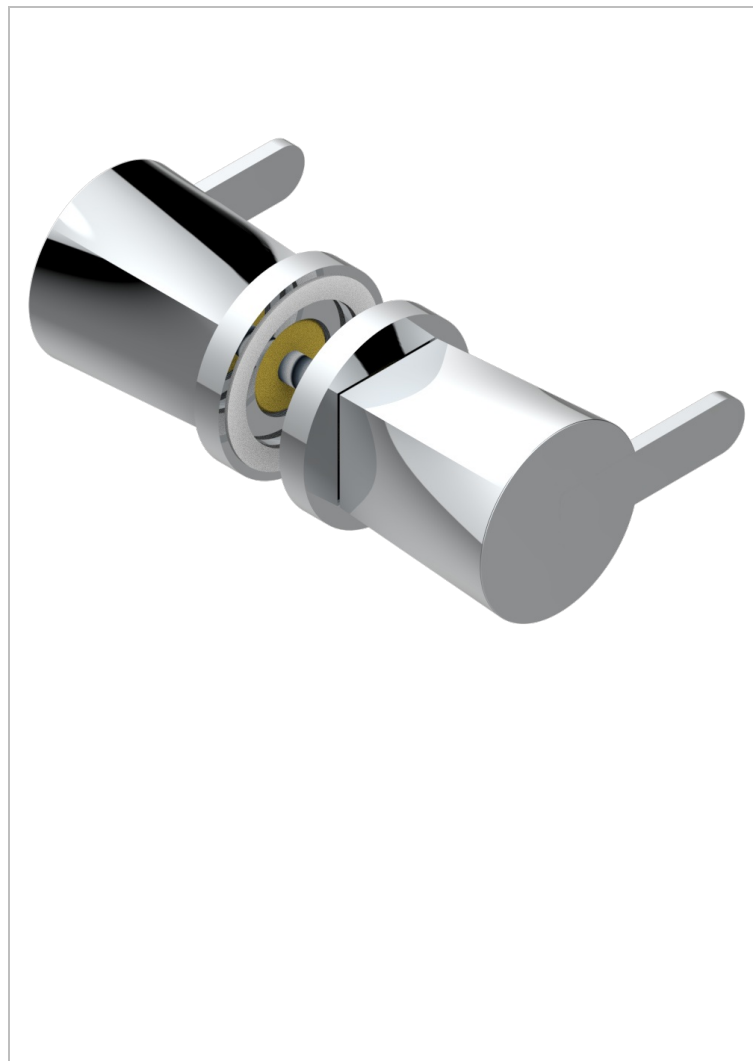

METAMORPHOSE WITH LEVER HANDLES

G6B-638V

Pair of large knobs

55064

24/11/2014

CHARACTERISTIC

- Métamorphose with lever handles
- Pair of large knobs

AVAILABLE FINITIONS

Black ceram - D30
Blush PVD - H62
Brass color PVD - H49
Brown bronze color PVD - F33
Chrome polished - A02
Copper antique matt, coated - H07

Gold color PVD - H52
Gold mat - F07
Gold polished - F01
Graphite PVD - H64
Light coated bronze - D01
Matt Umber PVD - H67