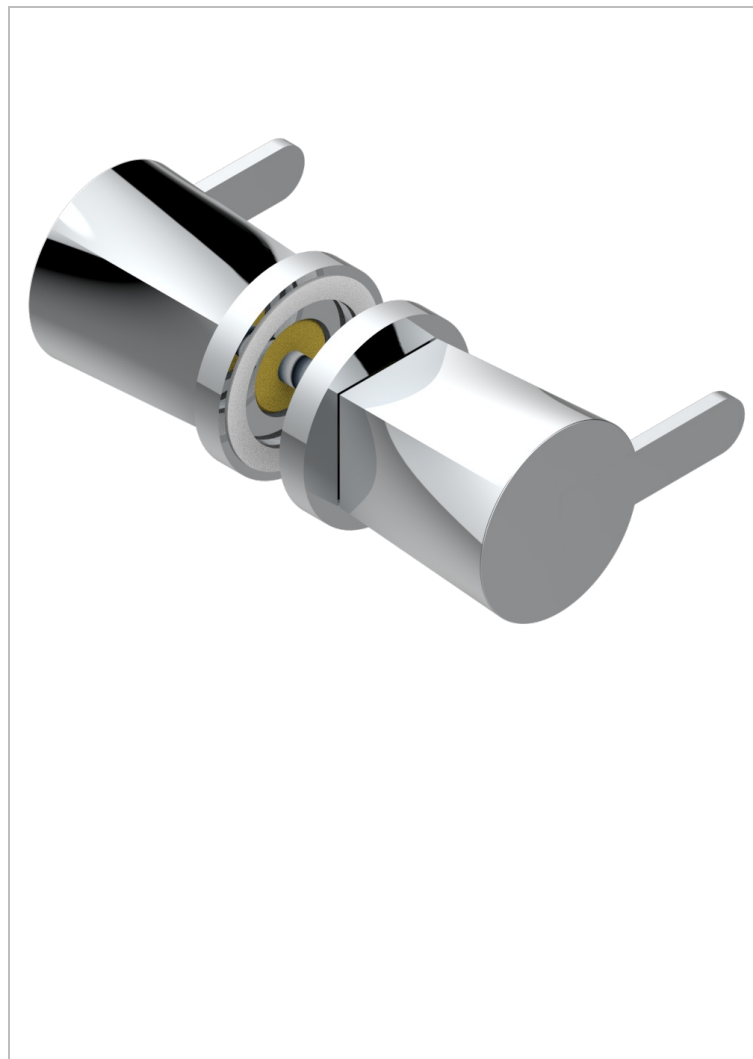

METAMORPHOSE WITH LEVER HANDLES

G6B-638V

Pair of large knobs

55064

24/11/2014

CHARACTERISTIC

- Métamorphose with lever handles
- Pair of large knobs

AVAILABLE FINITIONS

Black ceram - D30
Blush PVD - H62
Brass color PVD - H49
Brown bronze color PVD - F33
Chrome polished - A02
Copper antique matt, coated - H07

Gold color PVD - H52
Gold mat - F07
Gold polished - F01
Graphite PVD - H64
Light coated bronze - D01
Matt Umber PVD - H67