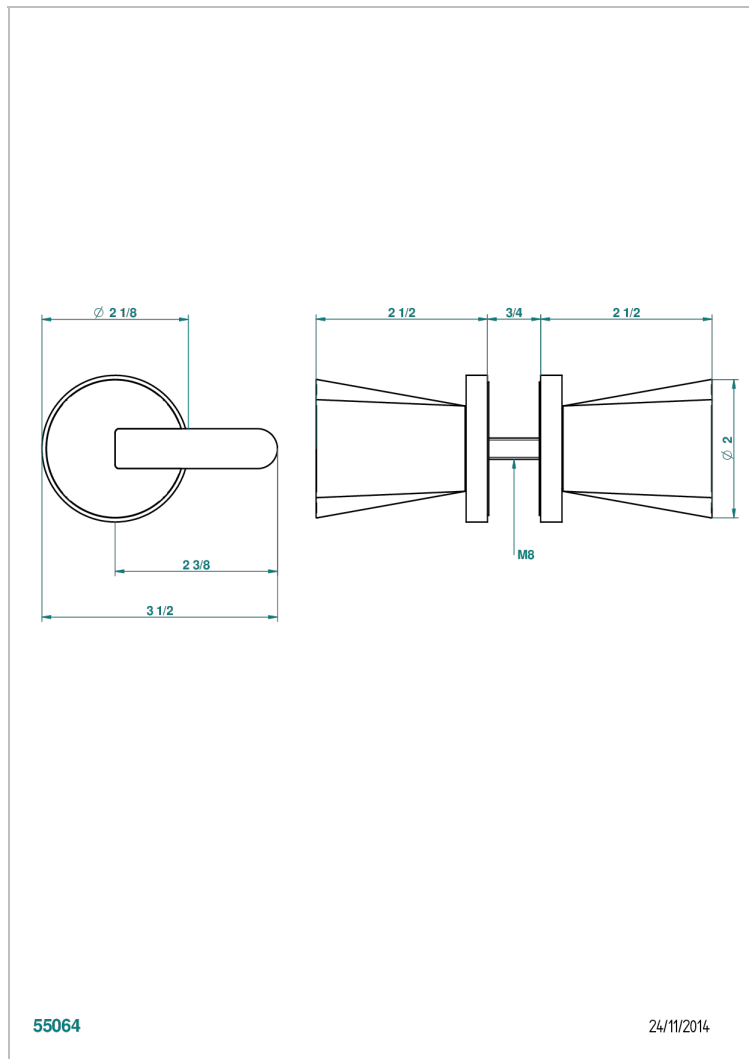

METAMORPHOSE WITH LEVER HANDLES

G6B-638V

Pair of large knobs

55064

24/11/2014

CHARACTERISTIC

- Métamorphose with lever handles
- Pair of large knobs

AVAILABLE FINITIONS