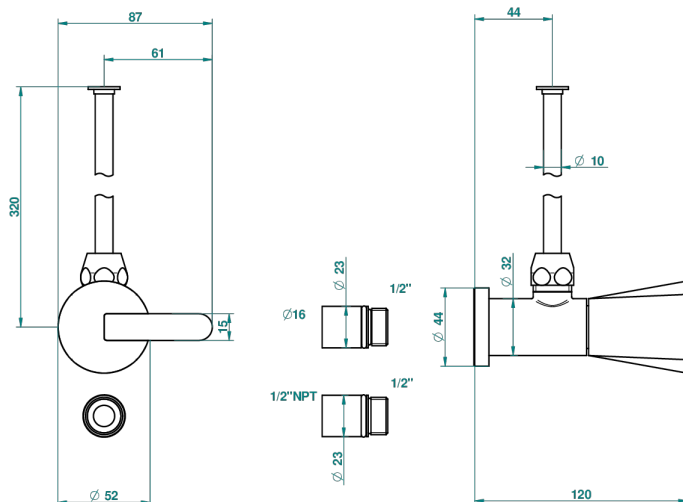

METAMORPHOSE, CERAMICA BLANCA

G6E-181/SWC

Angle valve with 3/8 toiletsupply quick adaptator set

55050

20/11/2014

CARACTERÍSTICAS

- Métamorphose, ceràmica blanca
- Angle valve with 3/8 toiletsupply quick adaptator set