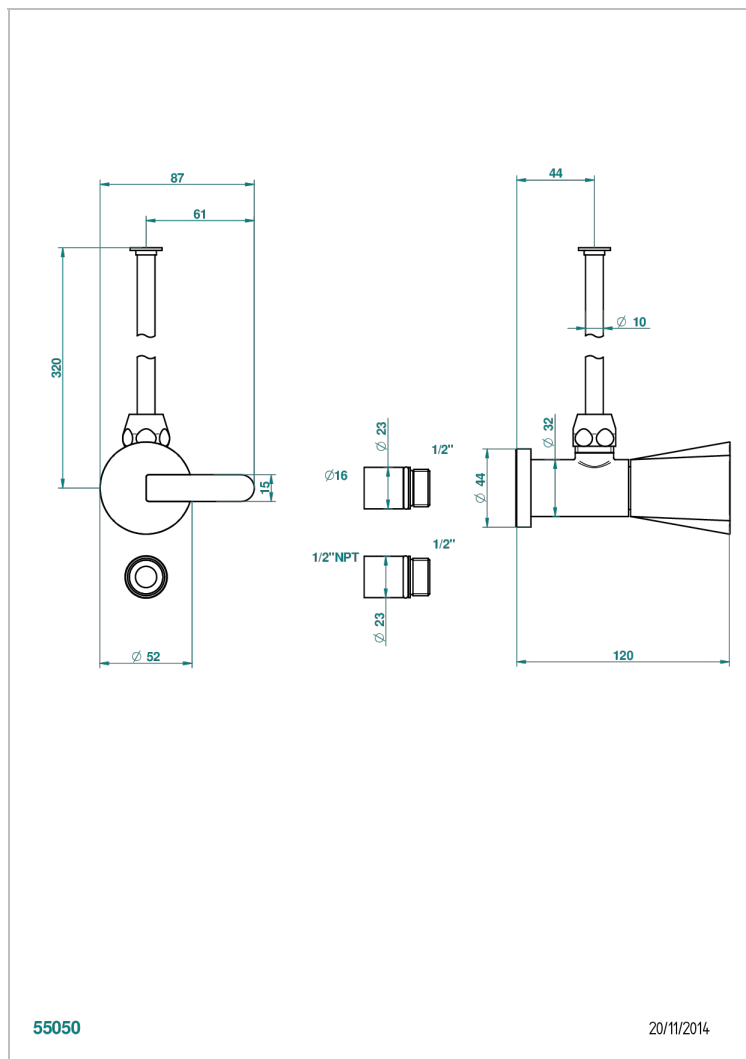

METAMORPHOSE WHITE CERAMIC

G6E-181/SWC

Angle supply valve with 3/8" adaptor set for toilet

CHARACTERISTIC

- Métamorphose White Ceramic
- Angle supply valve with 3/8" adaptor set for toilet

AVAILABLE FINITIONS