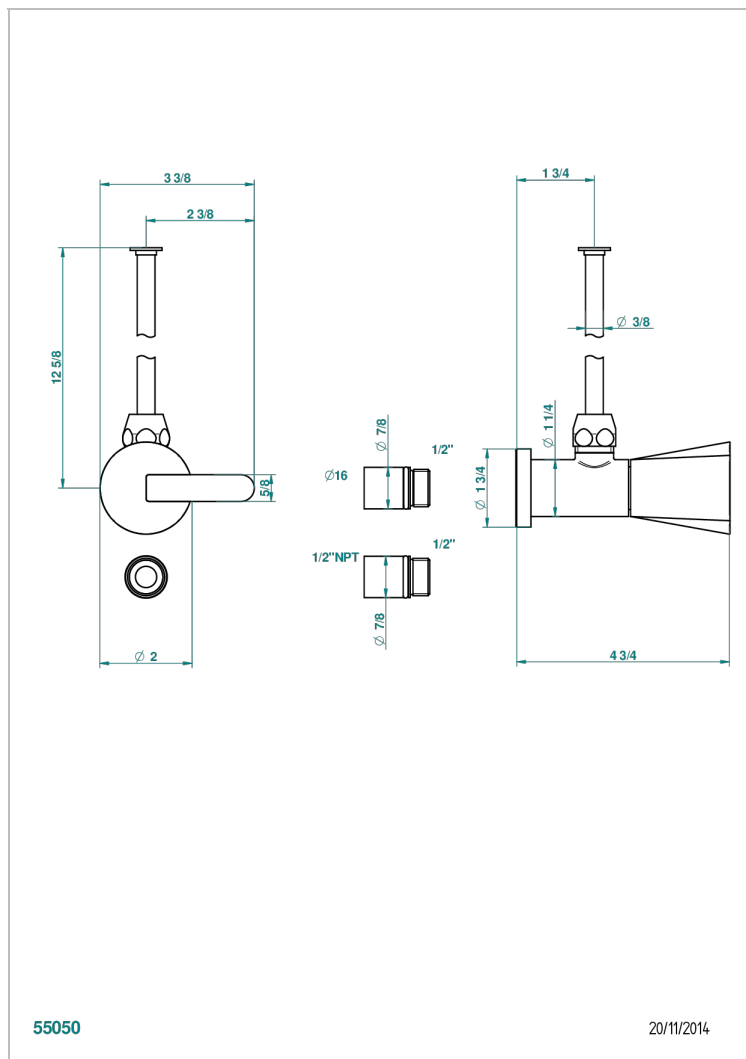

METAMORPHOSE, CERAMICA BLANCA

G6E-181/SWC

Angle valve with 3/8 toiletsupply quick adaptator set

55050

20/11/2014

CARACTERÍSTICAS

- Métamorphose, ceràmica blanca
- Angle valve with 3/8 toiletsupply quick adaptator set