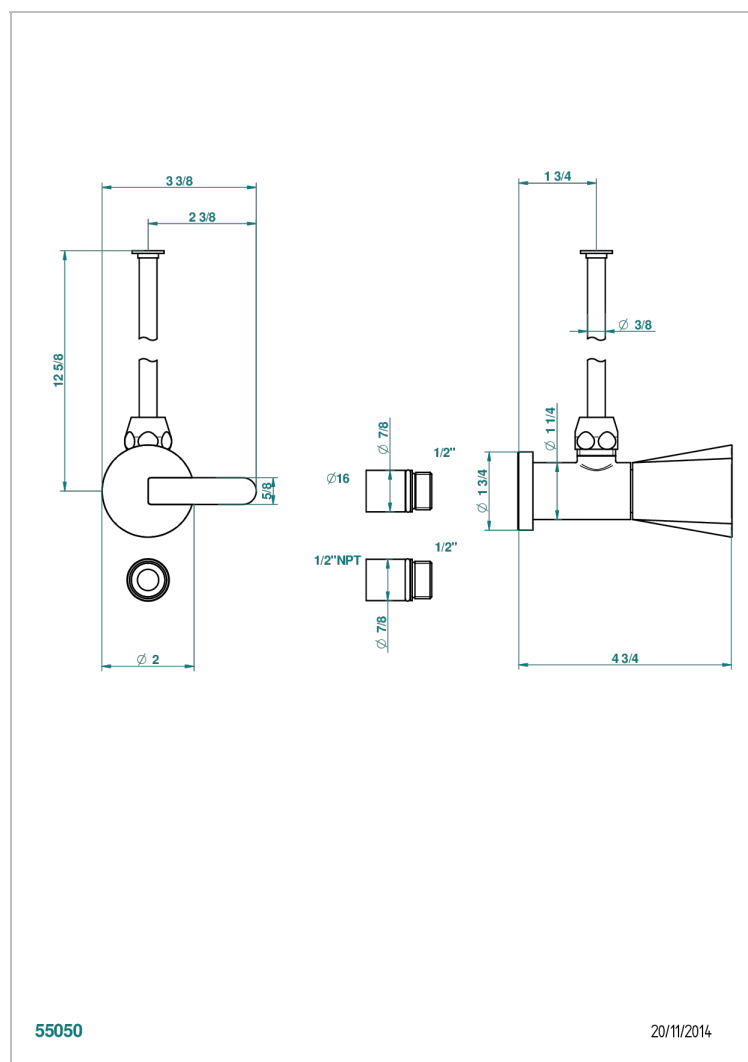

METAMORPHOSE WHITE CERAMIC

G6E-181/SWC

Angle supply valve with 3/8" adaptor set for toilet

CHARACTERISTIC

- Métamorphose White Ceramic
- Angle supply valve with 3/8" adaptor set for toilet

AVAILABLE FINITIONS