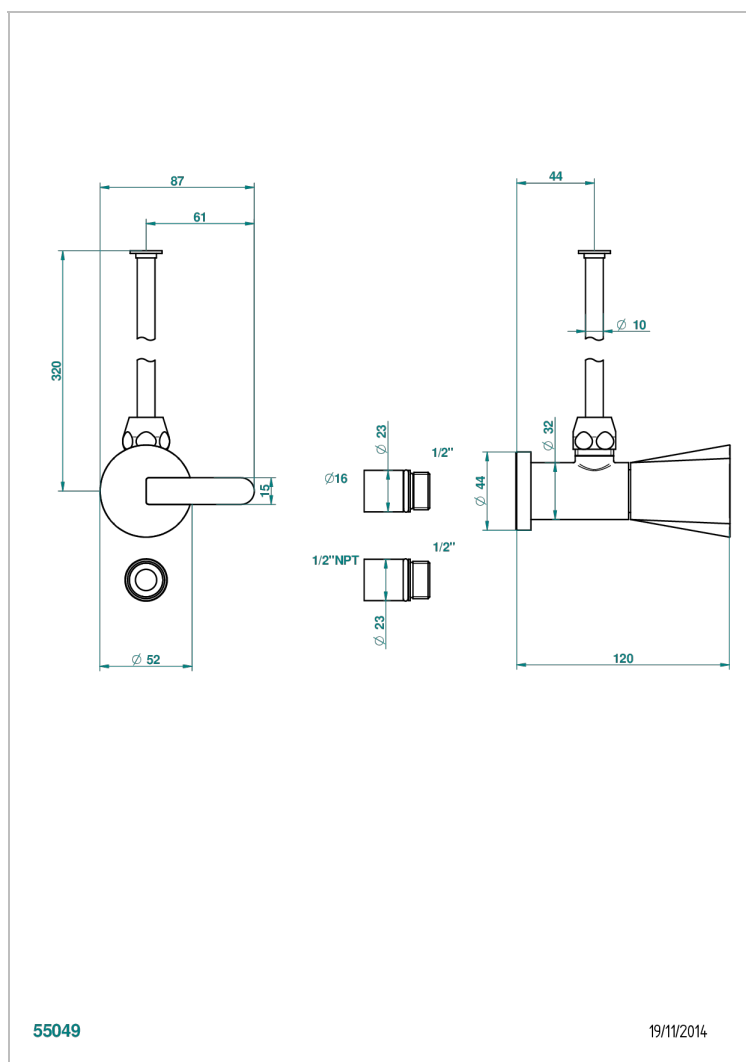

METAMORPHOSE, CERAMICA NEGRA

G6D-181/SWC

Angle valve with 3/8 toiletsupply quick adaptator set

CARACTERÍSTICAS

- Métamorphose, ceràmica negra
- Angle valve with 3/8 toiletsupply quick adaptator set

ACABADOS DISPONIBLES