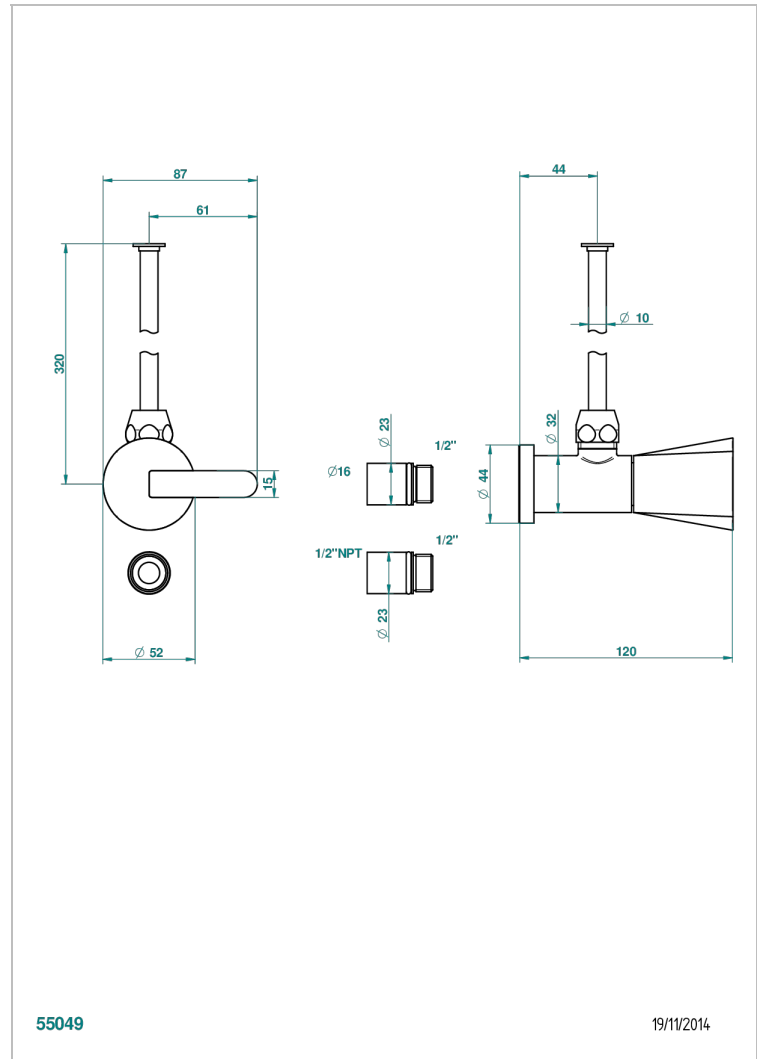

METAMORPHOSE BLACK CERAMIC

G6D-181/SWC

Angle supply valve with 3/8" adaptor set for toilet

THG[®]
PARIS

CHARACTERISTIC

- Métamorphose Black Ceramic
- Angle supply valve with 3/8" adaptor set for toilet

AVAILABLE FINITIONS