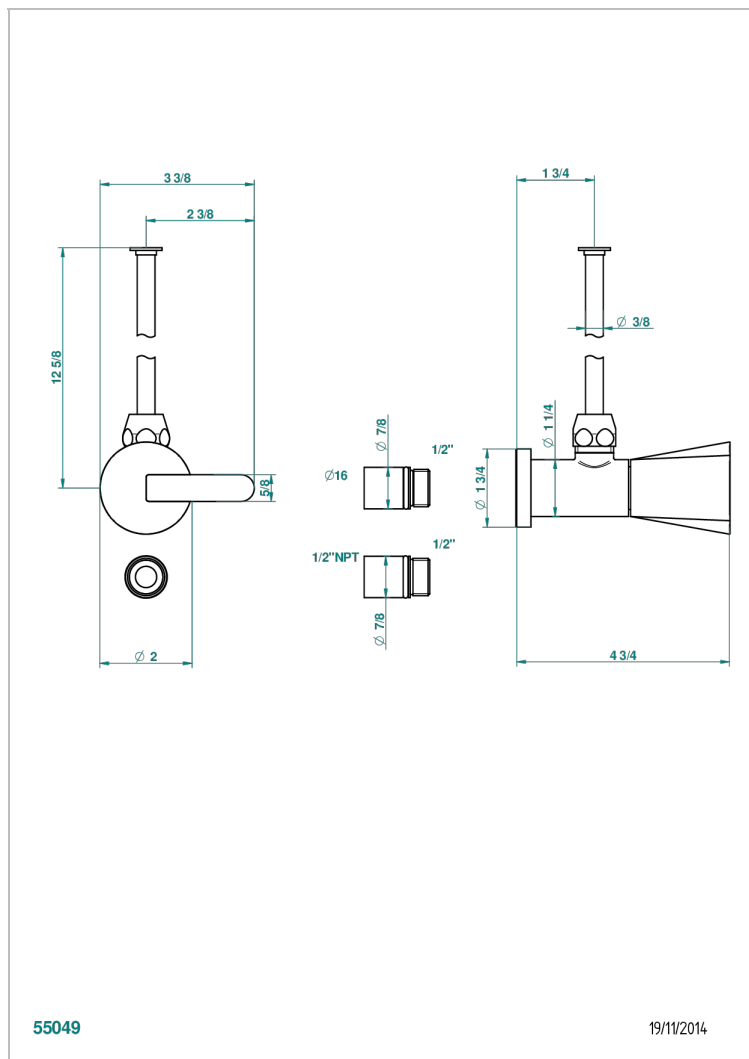

METAMORPHOSE, CERAMICA NEGRA

G6D-181/SWC

Angle valve with 3/8 toiletsupply quick adaptator set

CARACTERÍSTICAS

- Métamorphose, ceràmica negra
- Angle valve with 3/8 toiletsupply quick adaptator set

ACABADOS DISPONIBLES