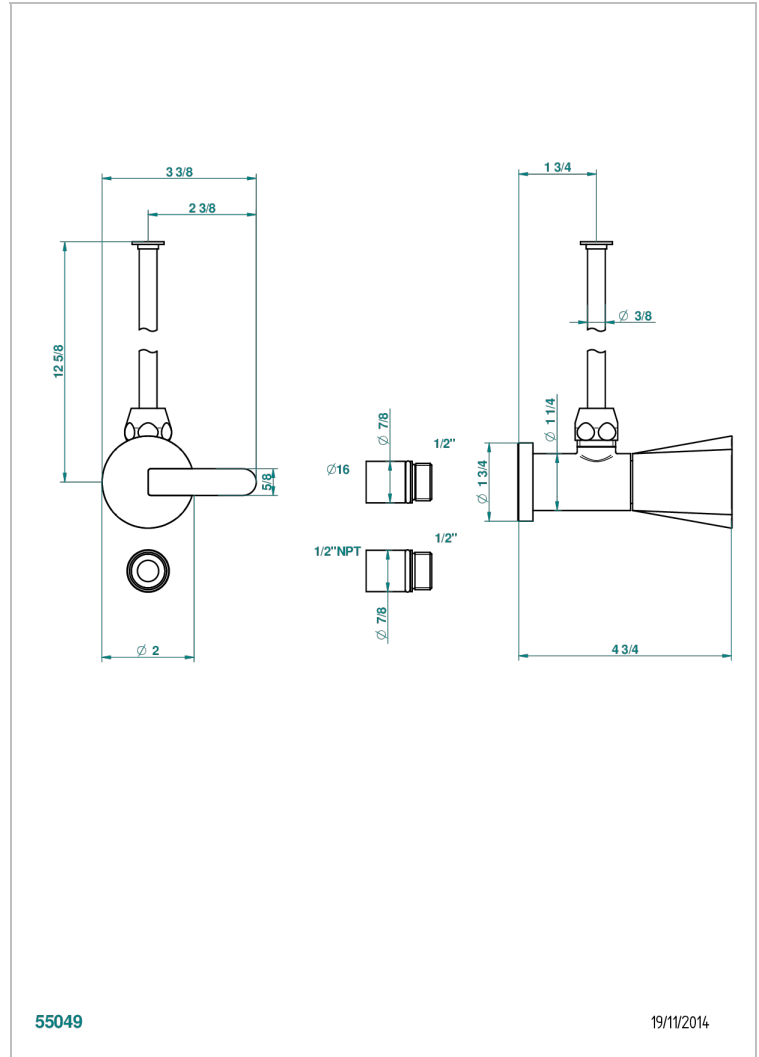

METAMORPHOSE BLACK CERAMIC

G6D-181/SWC

Angle supply valve with 3/8" adaptor set for toilet

CHARACTERISTIC

- Métamorphose Black Ceramic
- Angle supply valve with 3/8" adaptor set for toilet

AVAILABLE FINITIONS