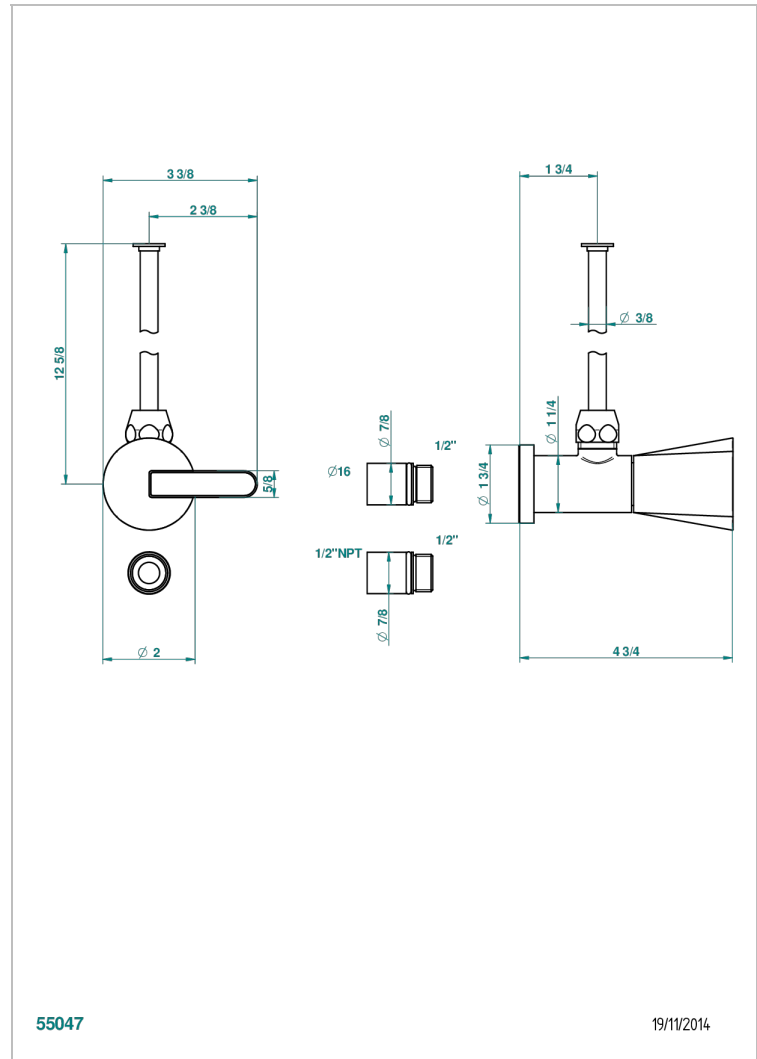

METAMORPHOSE, CARBONO

G6C-181/SWC

Angle valve with 3/8 toiletsupply quick adaptator set

THG[®]
PARIS

55047

19/11/2014

CARACTERÍSTICAS

- Métamorphose, carbono
- Angle valve with 3/8 toiletsupply quick adaptator set