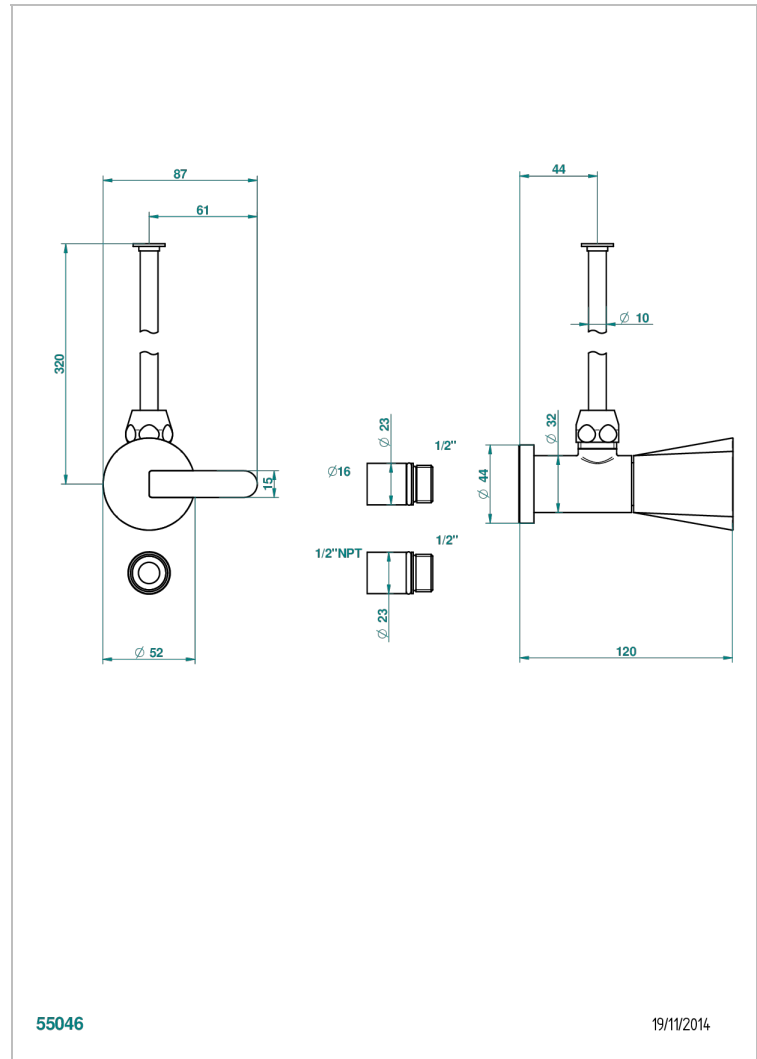

METAMORPHOSE CON MANETAS

G6B-181/SWC

Angle valve with 3/8 toiletsupply quick adaptator set

THG[®]
PARIS

55046

19/11/2014

CARACTERÍSTICAS

- Métamorphose con manetas
- Angle valve with 3/8 toiletsupply quick adaptator set