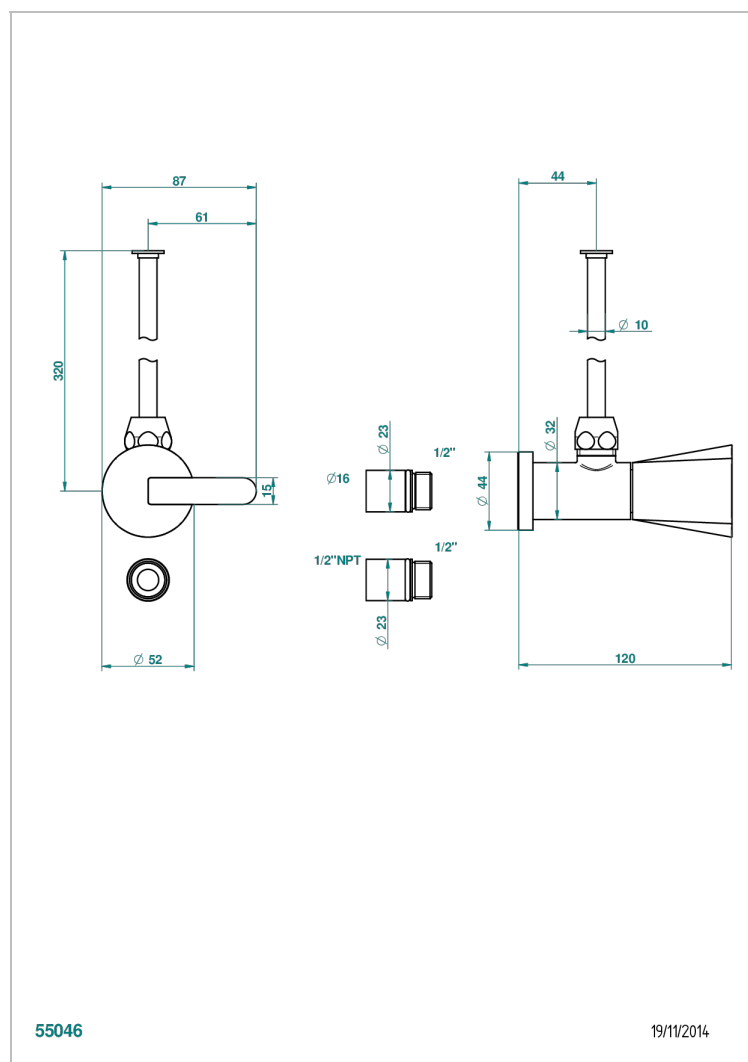

METAMORPHOSE WITH LEVER HANDLES

G6B-181/SWC

Angle supply valve with 3/8" adaptor set for toilet

CHARACTERISTIC

- Métamorphose with lever handles
- Angle supply valve with 3/8" adaptor set for toilet

AVAILABLE FINITIONS