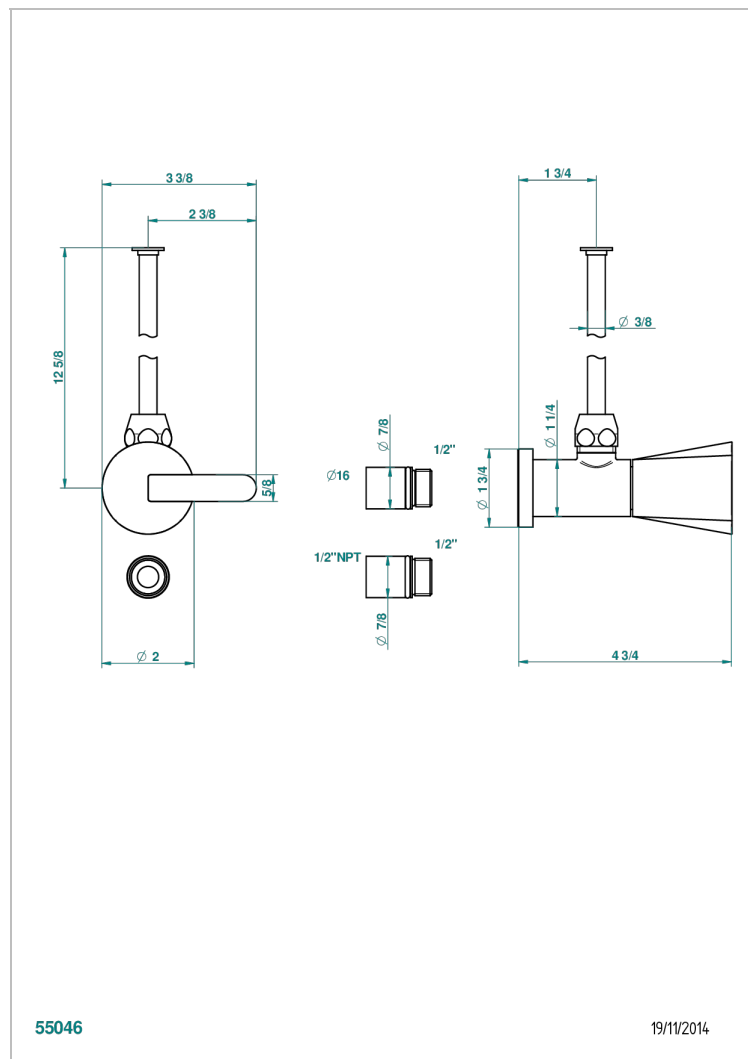

METAMORPHOSE CON MANETAS

G6B-181/SWC

Angle valve with 3/8 toiletsupply quick adaptator set

CARACTERÍSTICAS

- Métamorphose con manetas
- Angle valve with 3/8 toiletsupply quick adaptator set

ACABADOS DISPONIBLES