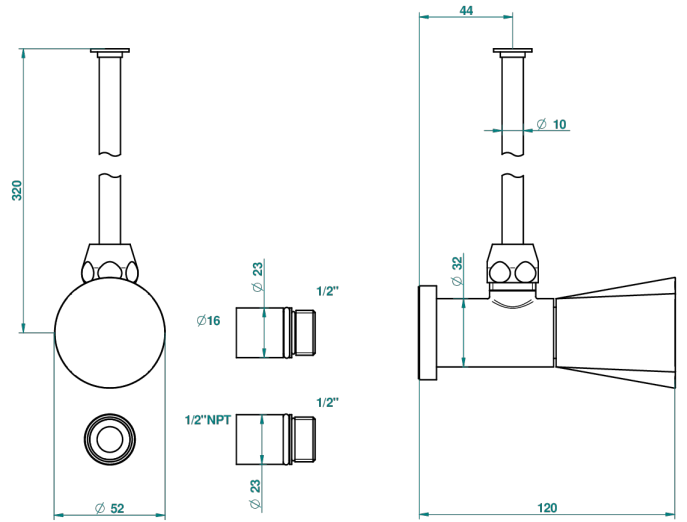

METAMORPHOSE

G6A-181/SWC

Angle valve with 3/8 toiletsupply quick adaptator set

THG[®]
PARIS

55038

19/11/2014

CARACTERÍSTICAS

- Métamorphose
- Angle valve with 3/8 toiletsupply quick adaptator set