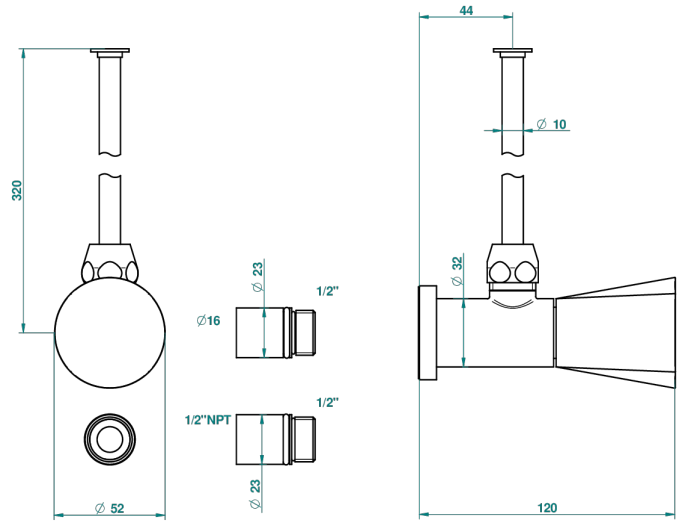

# METAMORPHOSE

G6A-181/SWC

Angle supply valve with 3/8" adaptor set for toilet

THG<sup>®</sup>  
PARIS

55038

19/11/2014

## CHARACTERISTIC

- Métamorphose
- Angle supply valve with 3/8" adaptor set for toilet