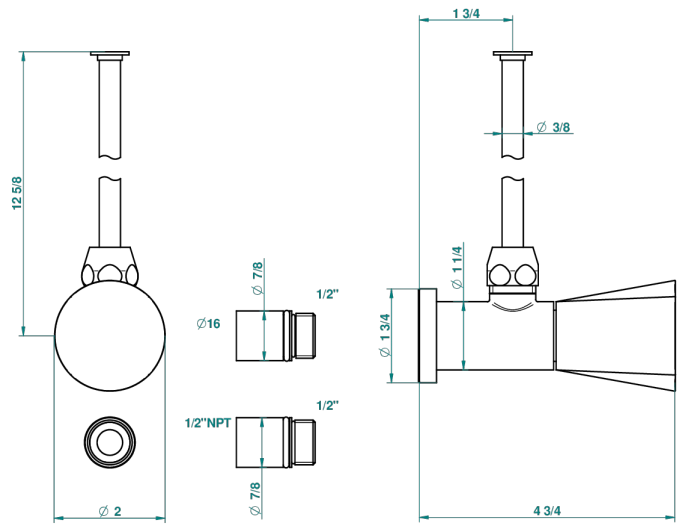

METAMORPHOSE

G6A-181/SWC

Angle valve with 3/8 toiletsupply quick adaptator set

THG[®]
PARIS

55038

19/11/2014

CARACTERÍSTICAS

- Métamorphose
- Angle valve with 3/8 toiletsupply quick adaptator set