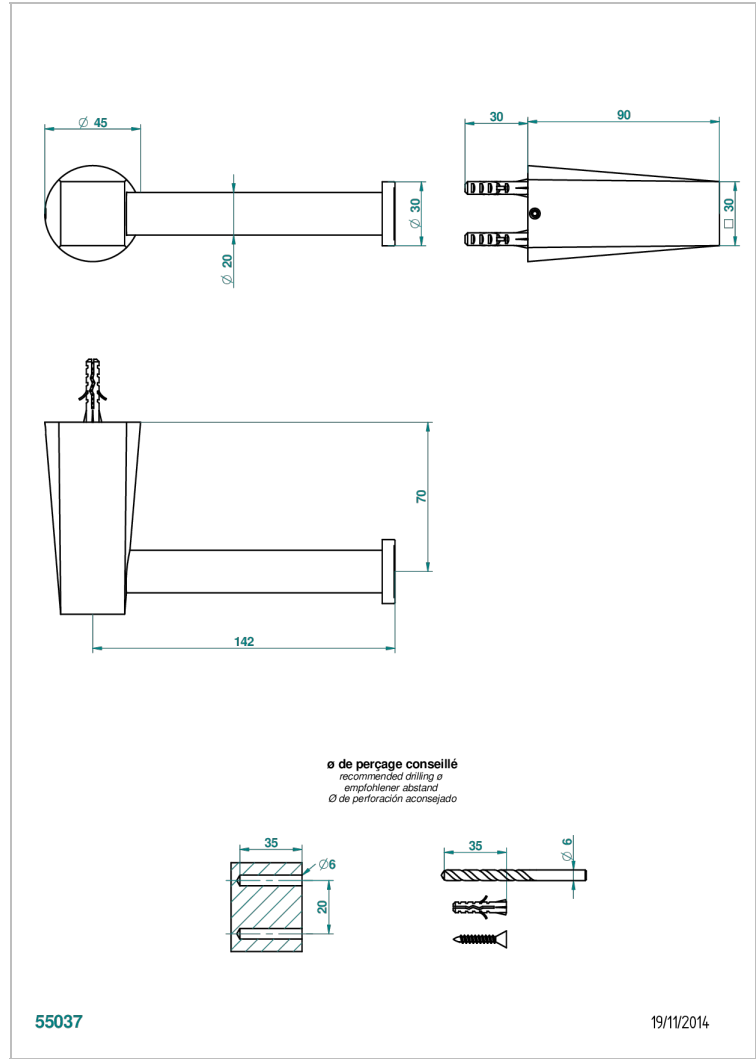

# METAMORPHOSE WHITE CERAMIC

G6E-538A

Wall mounted WC paper holder without cover

## CHARACTERISTIC

- Métamorphose White Ceramic
- Wall mounted WC paper holder without cover