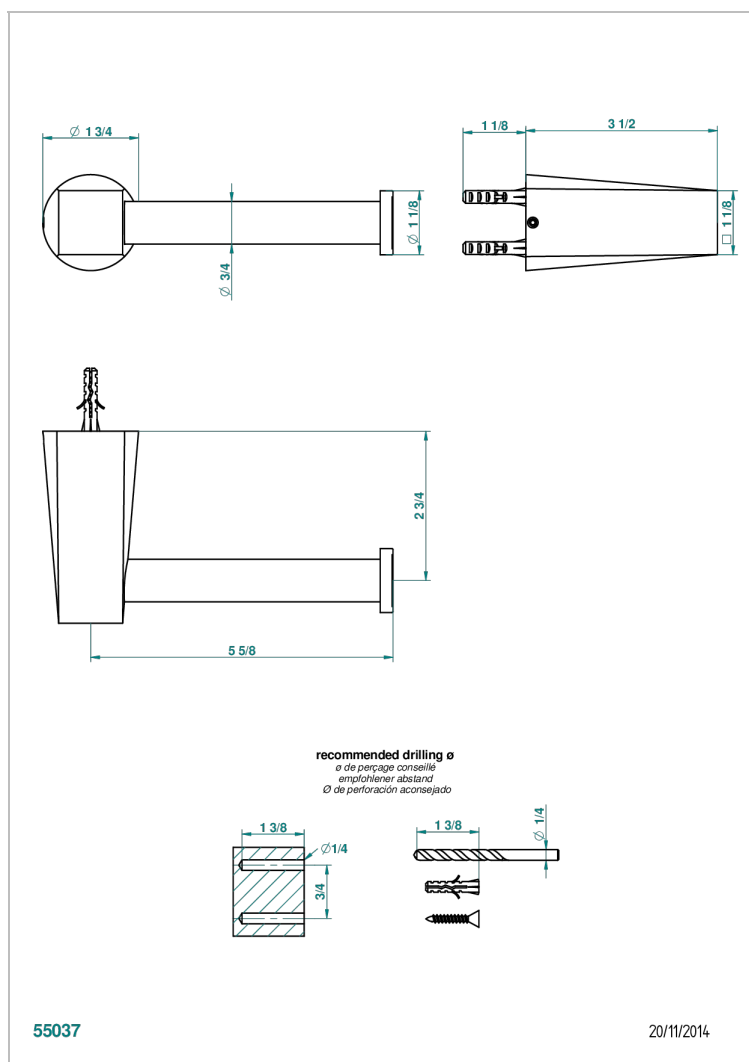

METAMORPHOSE WHITE CERAMIC

G6E-538A

Wall mounted WC paper holder without cover

CHARACTERISTIC

- Métamorphose White Ceramic
- Wall mounted WC paper holder without cover

AVAILABLE FINITIONS

Antique nickel - H28
Black ceram - D30
Blush PVD - H62
Brass color PVD - H49
Brown bronze color PVD - F33
Gold color PVD - H52