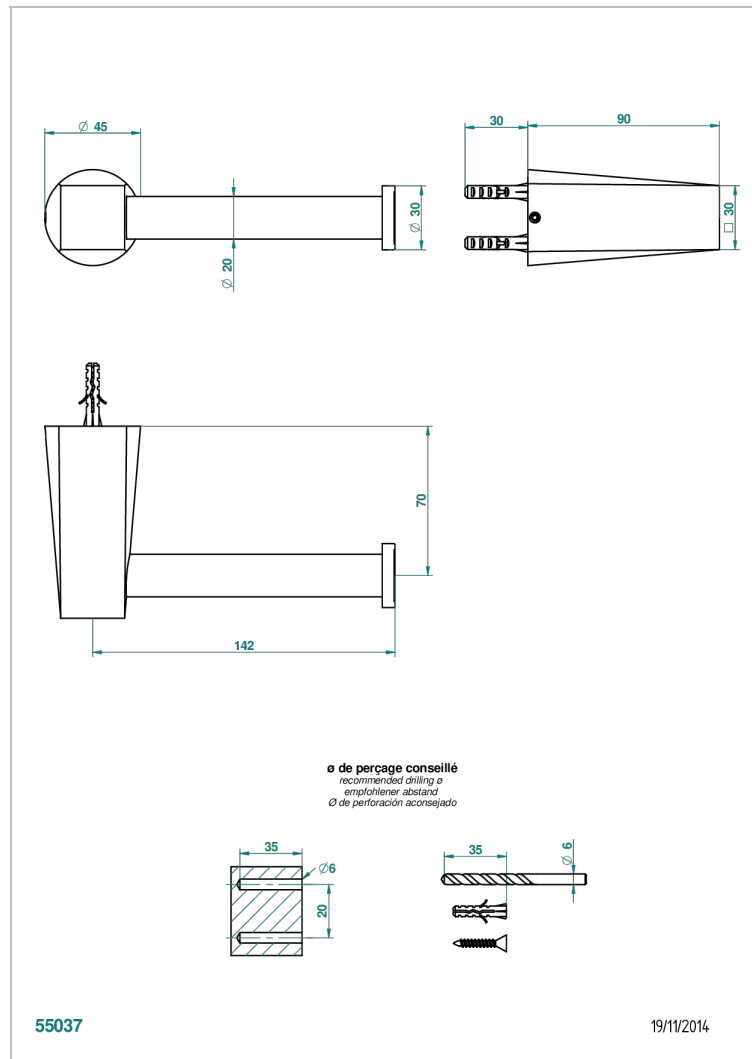

# METAMORPHOSE WHITE CERAMIC

G6E-538A

Wall mounted WC paper holder without cover

## CHARACTERISTIC

- Métamorphose White Ceramic
- Wall mounted WC paper holder without cover