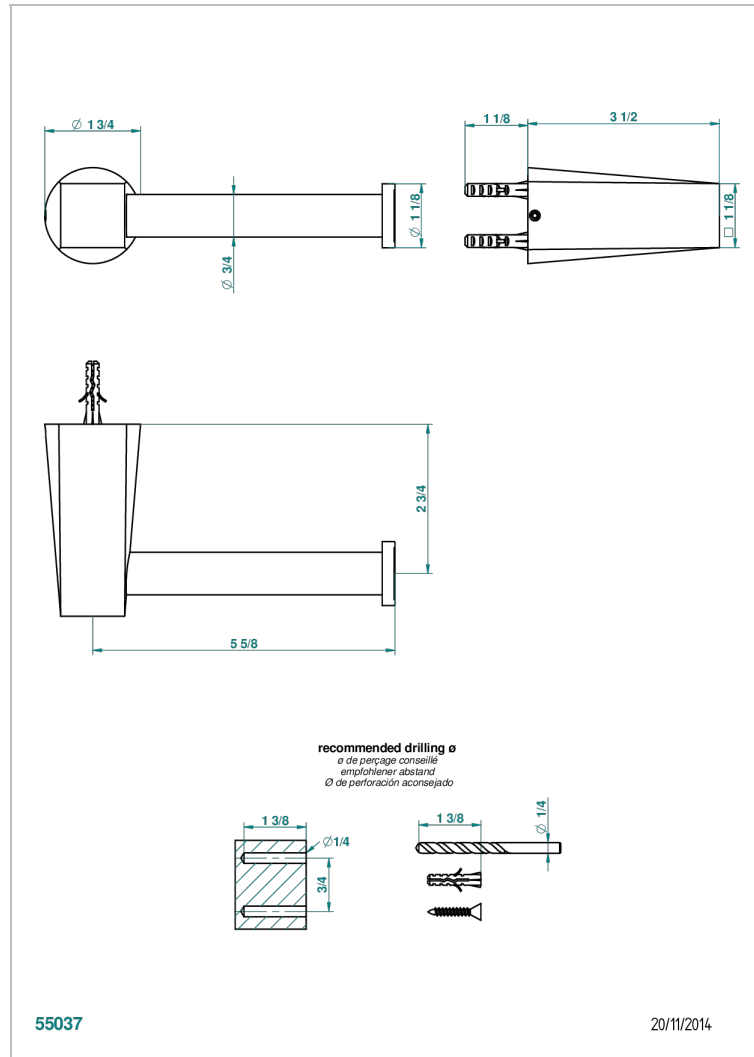

METAMORPHOSE WHITE CERAMIC

G6E-538A

Wall mounted WC paper holder without cover

CHARACTERISTIC

- Métamorphose White Ceramic
- Wall mounted WC paper holder without cover

AVAILABLE FINITIONS

Antique nickel - H28
Black ceram - D30
Blush PVD - H62
Brass color PVD - H49
Brown bronze color PVD - F33
Gold color PVD - H52