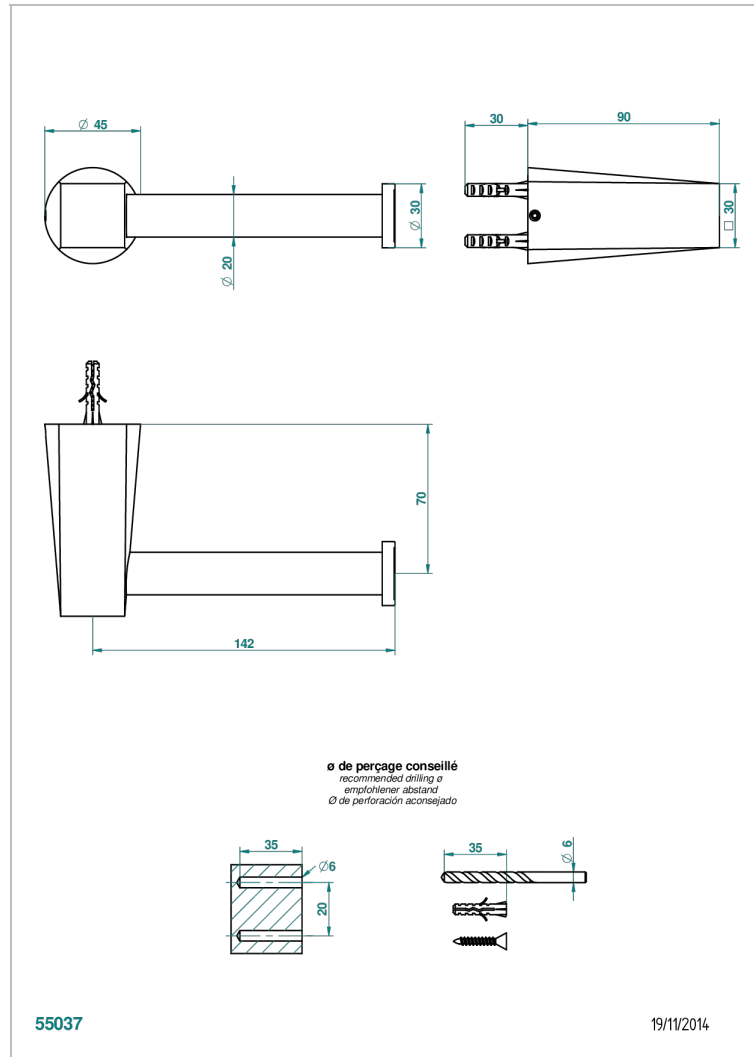

METAMORPHOSE WHITE CERAMIC

G6E-538A

Wall mounted WC paper holder without cover

CHARACTERISTIC

- Métamorphose White Ceramic
- Wall mounted WC paper holder without cover

AVAILABLE FINITIONS

Antique nickel - H28
Black ceram - D30
Blush PVD - H62
Brass color PVD - H49
Brown bronze color PVD - F33
Gold color PVD - H52