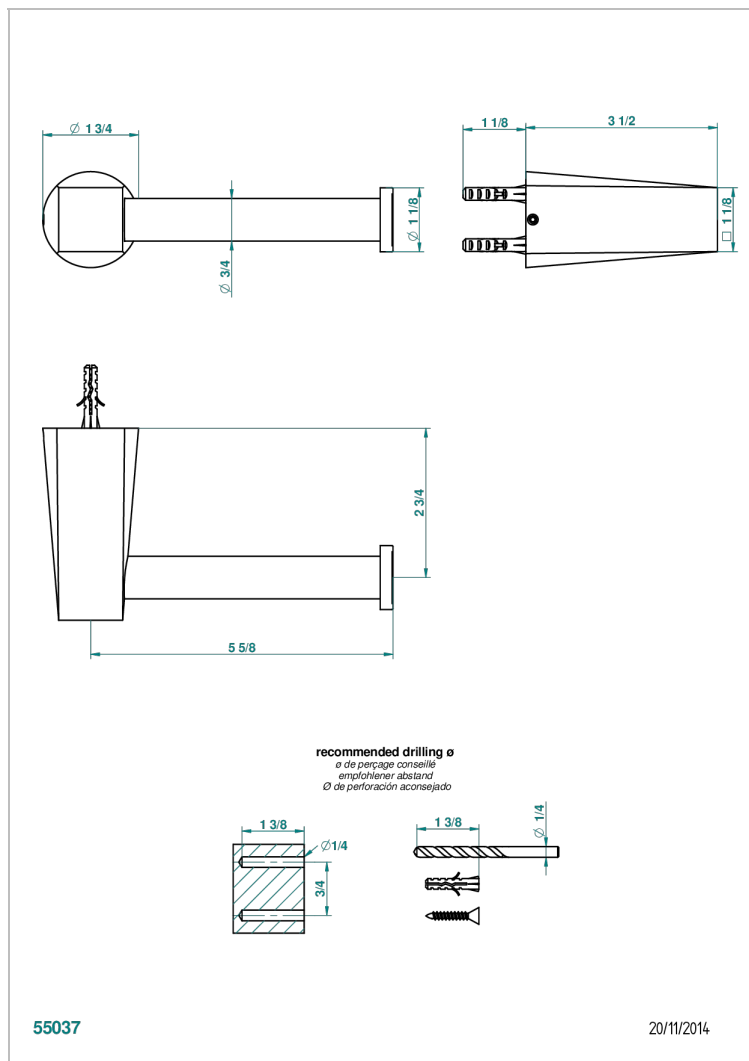

METAMORPHOSE WHITE CERAMIC

G6E-538A

Wall mounted WC paper holder without cover

CHARACTERISTIC

- Métamorphose White Ceramic
- Wall mounted WC paper holder without cover

AVAILABLE FINITIONS

Antique nickel - H28
Black ceram - D30
Blush PVD - H62
Brass color PVD - H49
Brown bronze color PVD - F33
Gold color PVD - H52