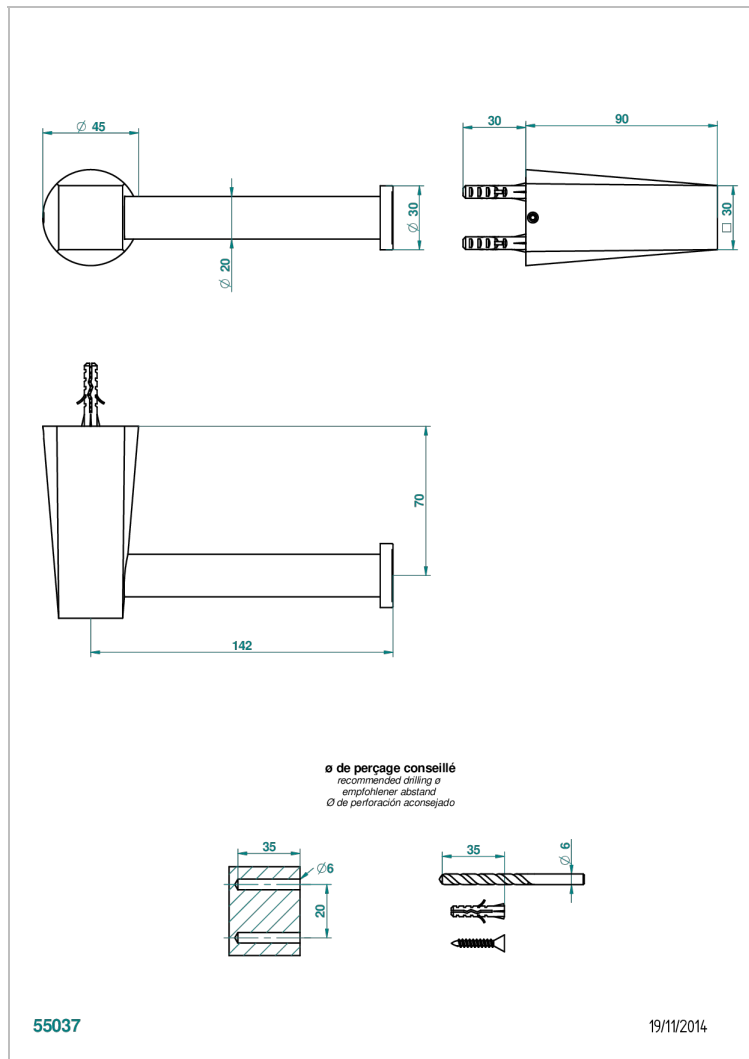

METAMORPHOSE BLACK CERAMIC

G6D-538A

THG[®]
PARIS

Toilet paper holder, single mount without cover

CHARACTERISTIC

- Métamorphose Black Ceramic
- Toilet paper holder, single mount without cover

AVAILABLE FINITIONS