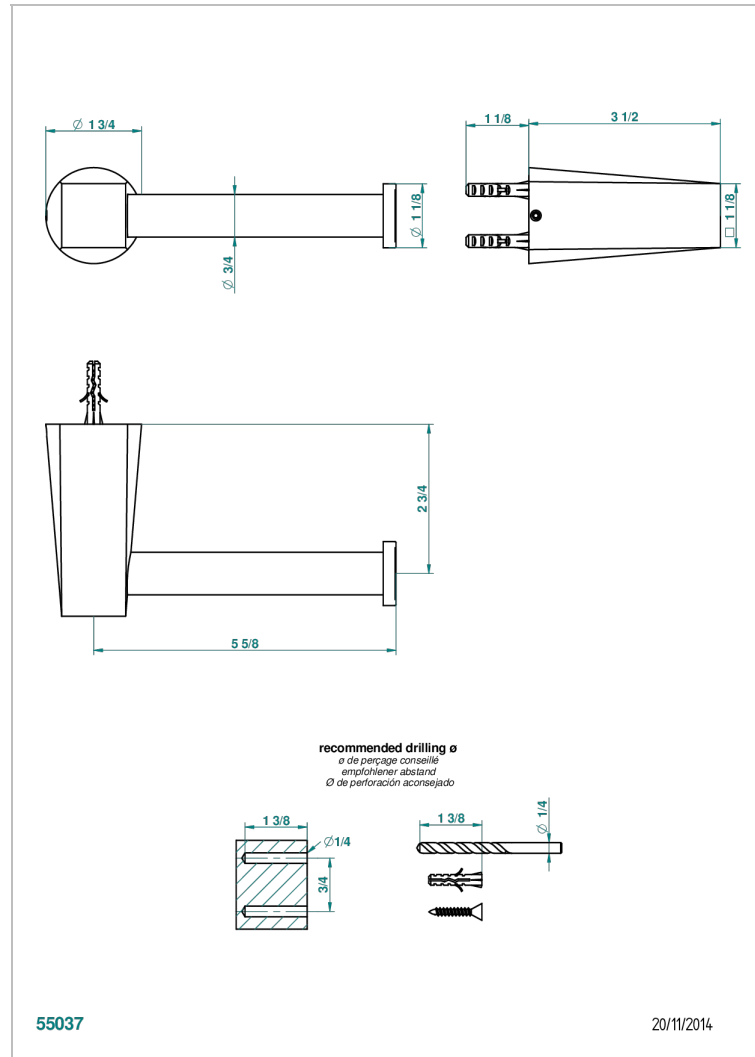

METAMORPHOSE BLACK CERAMIC

G6D-538A

THG[®]
PARIS

Toilet paper holder, single mount without cover

CHARACTERISTIC

- Métamorphose Black Ceramic
- Toilet paper holder, single mount without cover

AVAILABLE FINITIONS