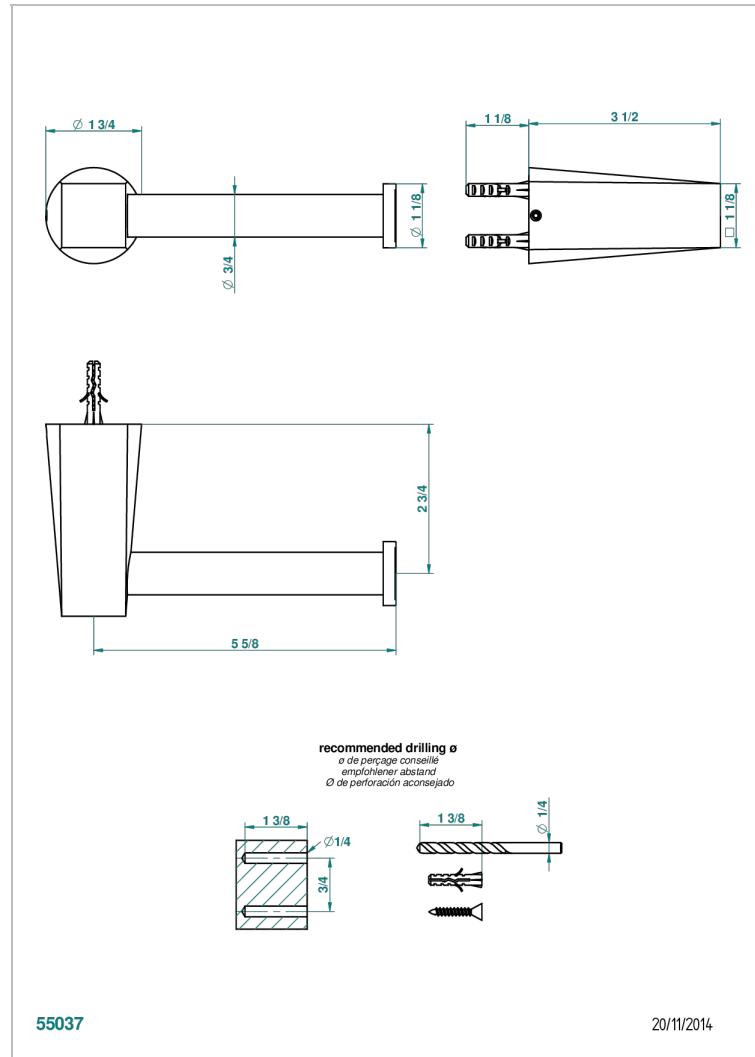

METAMORPHOSE BLACK CERAMIC

G6D-538A

Wall mounted WC paper holder without cover

THG[®]
PARIS

CHARACTERISTIC

- Métamorphose Black Ceramic
- Wall mounted WC paper holder without cover

AVAILABLE FINITIONS

Antique nickel - H28
Black ceram - D30
Blush PVD - H62
Brass color PVD - H49
Brown bronze color PVD - F33
Gold color PVD - H52