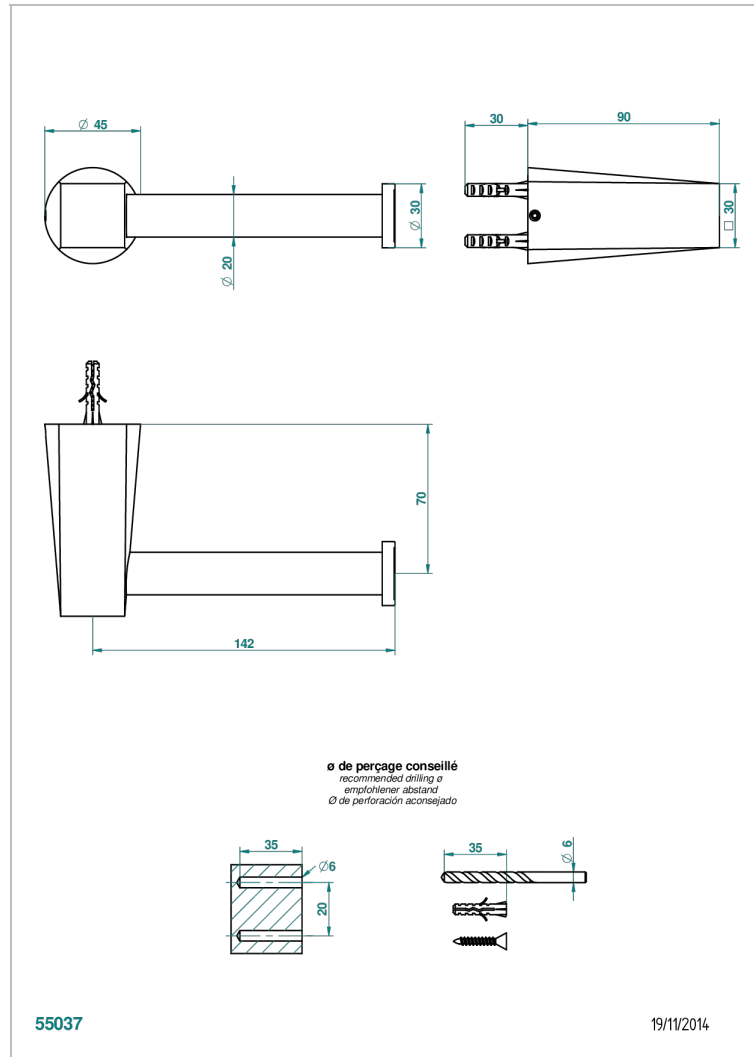

METAMORPHOSE BLACK CERAMIC

G6D-538A

Wall mounted WC paper holder without cover

THG[®]
PARIS

CHARACTERISTIC

- Métamorphose Black Ceramic
- Wall mounted WC paper holder without cover

AVAILABLE FINITIONS

Antique nickel - H28
Black ceramic - D30
Blush PVD - H62
Brass color PVD - H49
Brown bronze color PVD - F33
Gold color PVD - H52