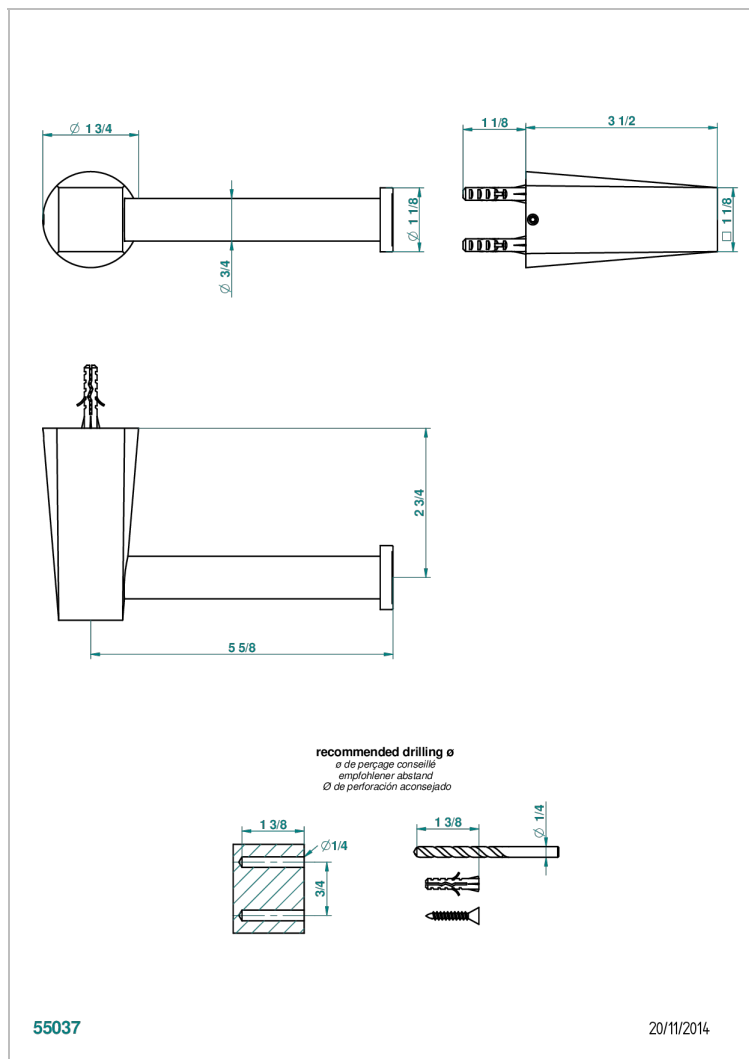

# METAMORPHOSE BLACK CERAMIC

G6D-538A

Wall mounted WC paper holder without cover

THG<sup>®</sup>  
PARIS

## CHARACTERISTIC

- Métamorphose Black Ceramic
- Wall mounted WC paper holder without cover