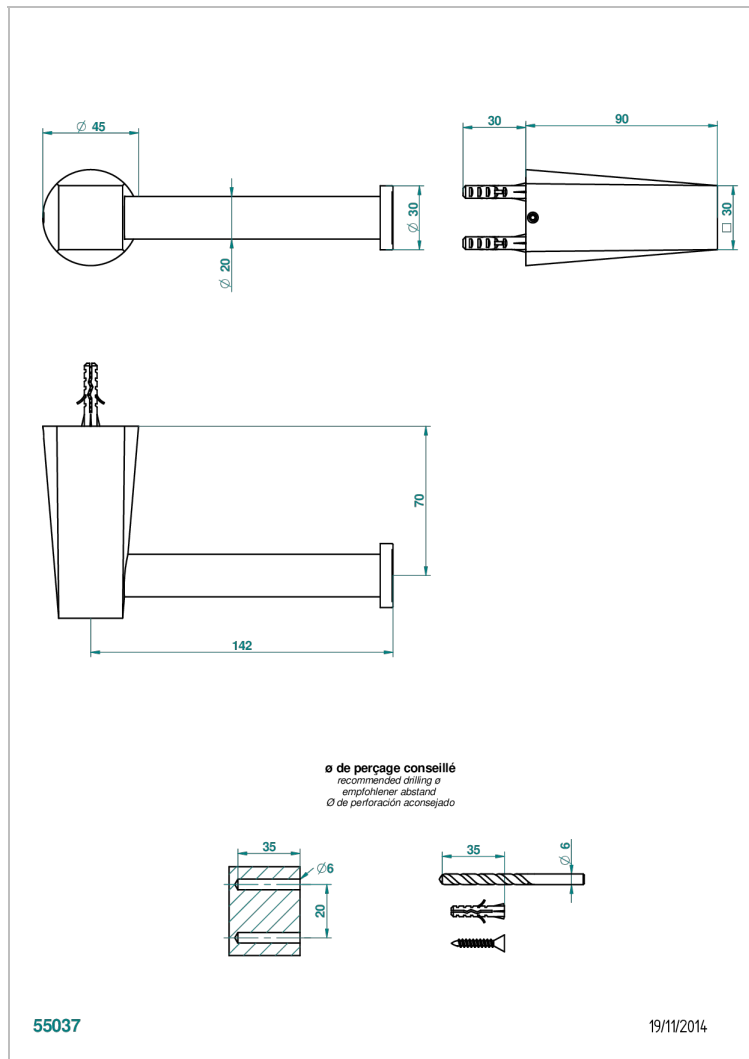

# METAMORPHOSE CARBON

G6C-538A

THG<sup>®</sup>  
PARIS

Toilet paper holder, single mount without cover

## CHARACTERISTIC

- Métamorphose Carbon
- Toilet paper holder, single mount without cover