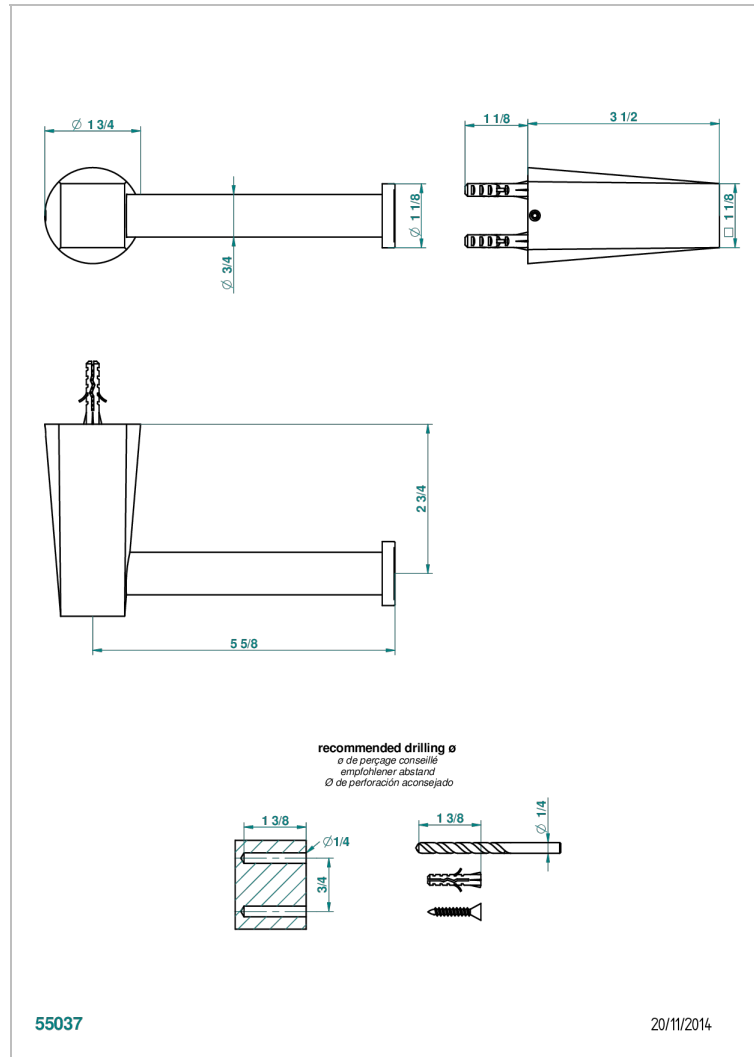

# METAMORPHOSE CARBON

G6C-538A

Toilet paper holder, single mount without cover

THG<sup>®</sup>  
PARIS

## CHARACTERISTIC

- Métamorphose Carbon
- Toilet paper holder, single mount without cover