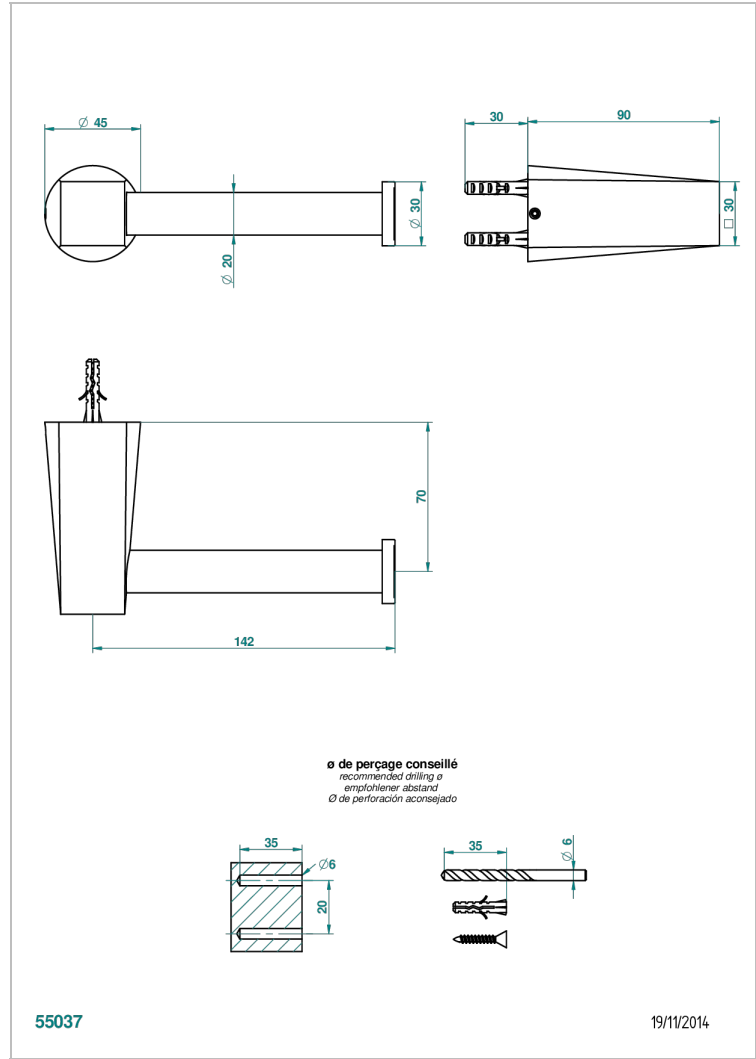

METAMORPHOSE CARBON

G6C-538A

Wall mounted WC paper holder without cover

THG
PARIS

55037

19/11/2014

CHARACTERISTIC

- Métamorphose Carbon
- Wall mounted WC paper holder without cover