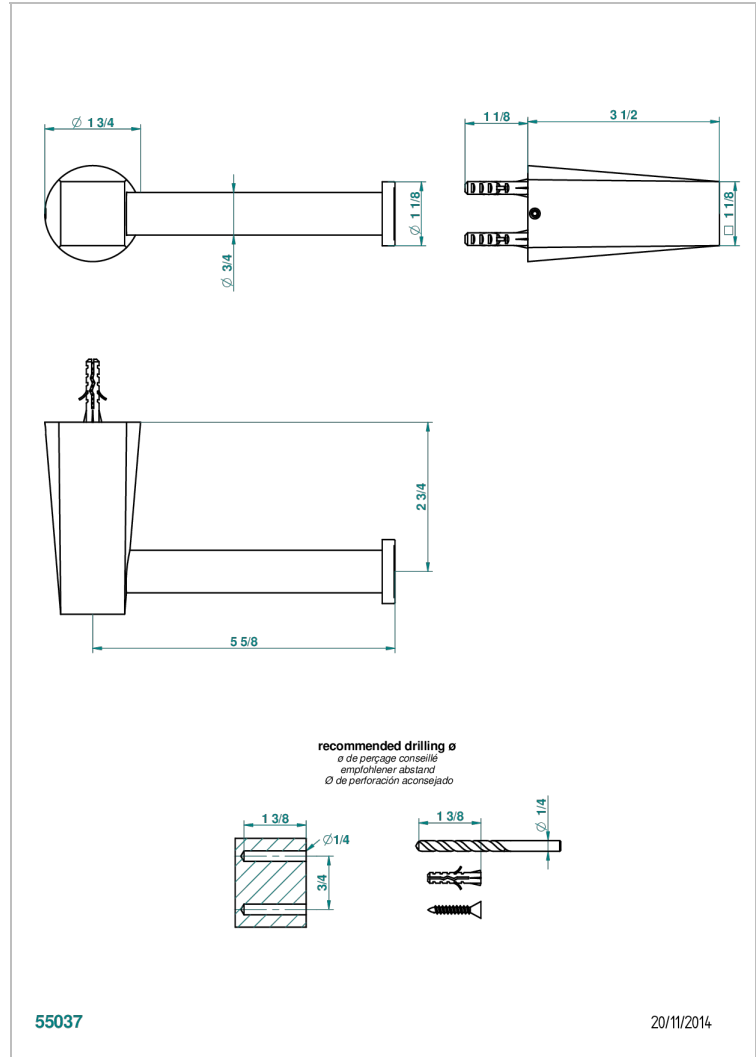

METAMORPHOSE CARBON

G6C-538A

Wall mounted WC paper holder without cover

CHARACTERISTIC

- Métamorphose Carbon
- Wall mounted WC paper holder without cover

AVAILABLE FINITIONS

Antique nickel - H28
Black ceram - D30
Blush PVD - H62
Brass color PVD - H49
Brown bronze color PVD - F33
Gold color PVD - H52