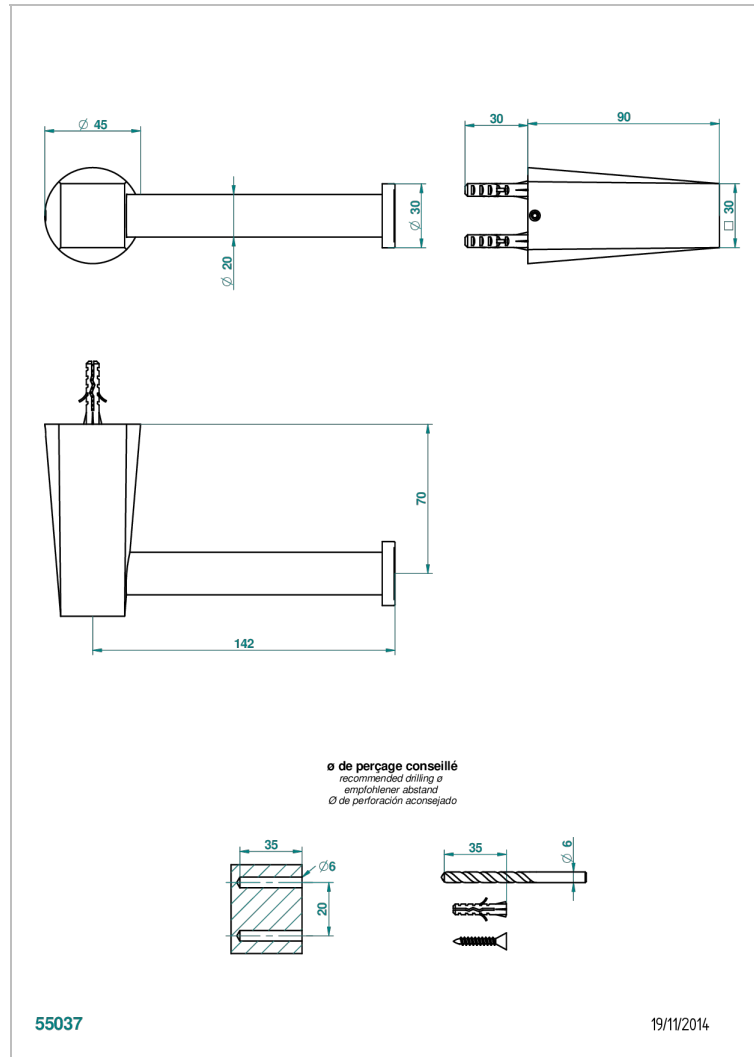

METAMORPHOSE CARBON

G6C-538A

Wall mounted WC paper holder without cover

THG[®]
PARIS

CHARACTERISTIC

- Métamorphose Carbon
- Wall mounted WC paper holder without cover

AVAILABLE FINITIONS

Antique nickel - H28
Black ceram - D30
Blush PVD - H62
Brass color PVD - H49
Brown bronze color PVD - F33
Gold color PVD - H52